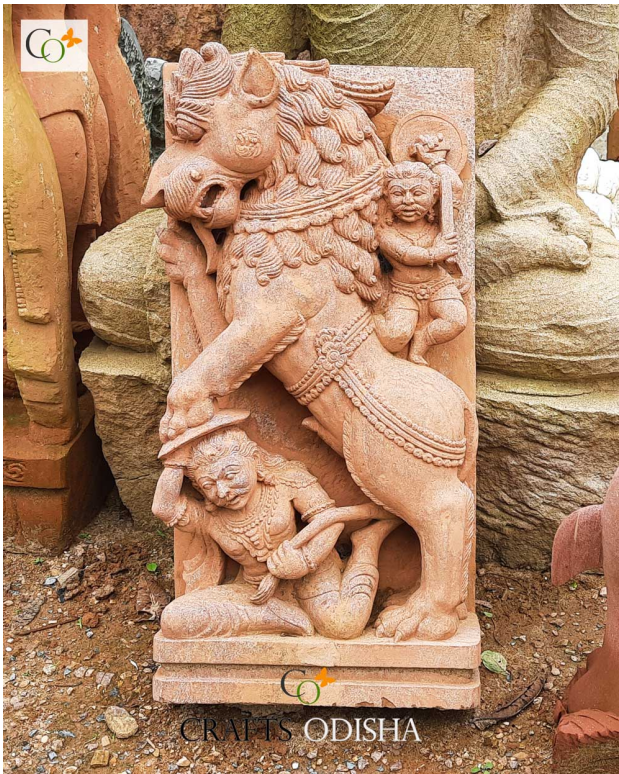

- This should be done every other day.