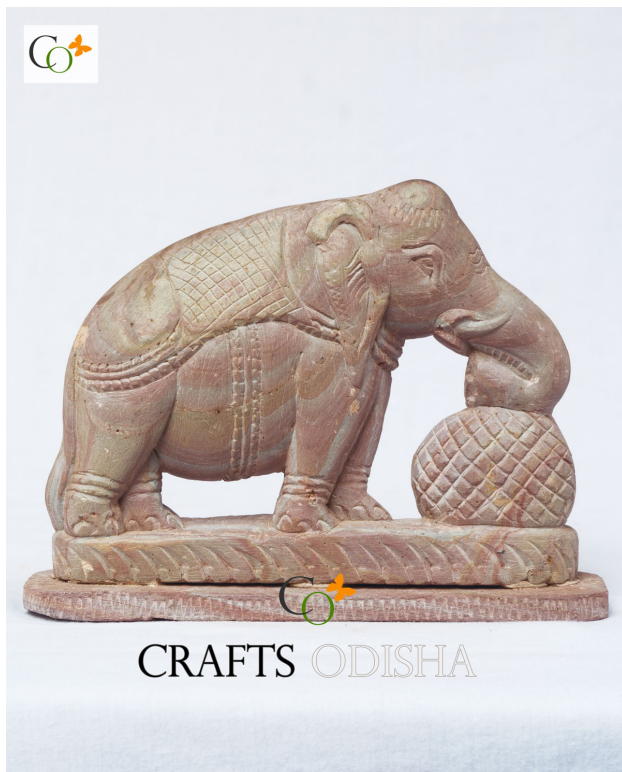

Product Description

Soapstone Unique Designer Elephant Statue 6.5 inch

[Read More](#)

SKU: 01425

Price: ₹6,160.00 inc. GST

Stock: instock

Categories: [Animals & Birds Statues](#), [Elephant Statue](#), [Hindu Statues](#), [Statues & Sculptures](#)

Tags: [Elephant figurine](#), [Elephant Idol](#), [Elephant Statue](#), [Elephant Statue for Home](#), [gifting statue](#), [statue for home decor](#), [table decor](#), [table top](#), [Table Top Decor](#), [Table Top Idols](#), [Table Top Statues](#), [Vastu Elephant Idol](#)

Product Description