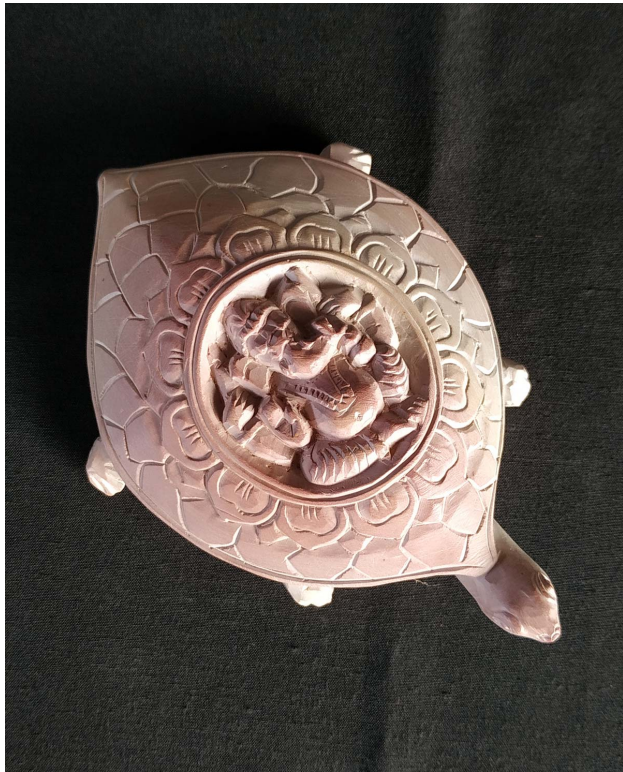

Bring luck and wealth to your life with the turtle stone sculptures:

- Keeping the turtle in the south or west evades Vaastu Dosha.
- Keeping it at the entrance of the house never causes your mental stress.
- Boost up your business in the shop and office by placing it in the shop / office.
- For early promotion, success in studying placing turtle is also beneficial.

Effortless cleaning guidance for the stone sculptures:

- Cleaning and caring elevate the life of a decorative stone, but it fades away with exposure to dust and debris over time.
- But with time to the time cleaning process, you will get your decorative stone back to its original charming position and appearance.
- For this, you only need a cotton rag or a soft tea towel and wipe off the surface smoothly and thoroughly.

**Soapstone Carving Turtle Statue
4 in**

[Read More](#)

SKU: 00955

Price: ₹5,600.00 inc. GST

Stock: onbackorder

Categories: [Animals & Birds Statues](#), [Hindu Statues](#), [Statues & Sculptures](#)

Product Description

This miniature turtle statue is a true work of art (stone carving), a fine and charming pinkish provides a lighter take on an impressive visual impression. Material:

Soapstone / Pink stone **Dimension(HWL):** 4.5 x 3 x 1 inch **Statue Type:** Animal sculpture