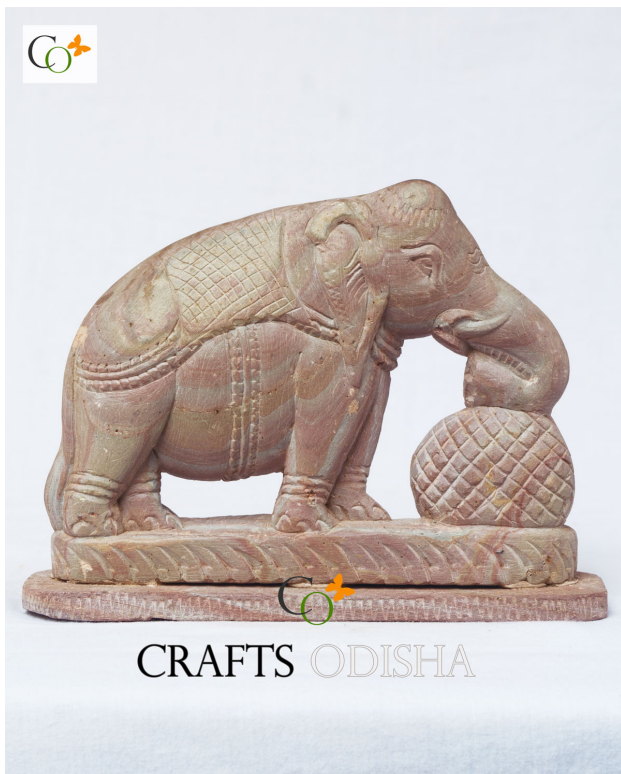

Product Description

Soapstone Unique Designer Elephant Statue 6.5 inch

[Read More](#)

SKU: 01425

Price: ₹6,160.00 inc. GST

Stock: instock

Categories: [Animals & Birds Statues](#), [Elephant Statue](#), [Hindu Statues](#), [Statues & Sculptures](#)

Tags: [Elephant figurine](#), [Elephant Idol](#), [Elephant Statue](#), [Elephant Statue for Home](#), [gifting statue](#), [statue for home decor](#), [table decor](#), [table top](#), [Table Top Decor](#), [Table Top Idols](#), [Table Top Statues](#), [Vastu Elephant Idol](#)

Product Description