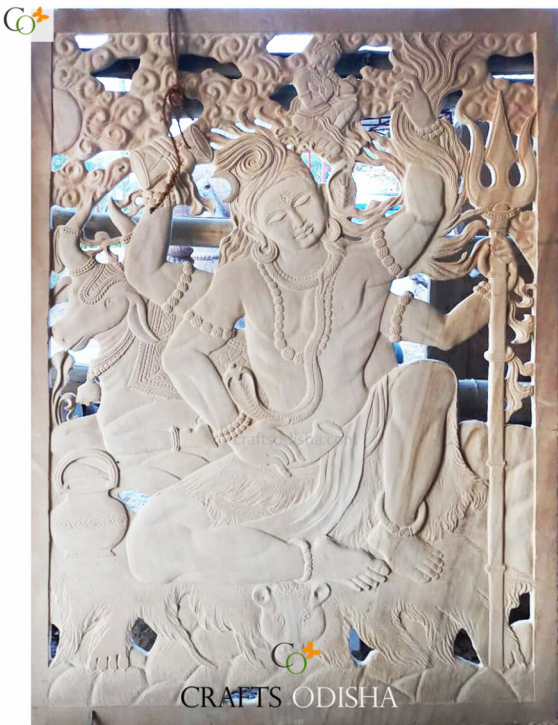

Product Description

Pink Sandstone Stone Jali Work Shiv Ji Decorative Wall

[Read More](#)

SKU: 01702

Price: Call for price

Stock: instock

Categories: [Garden Sculptures](#), [Modern Sculptures](#), [Statues & Sculptures](#), [Stone Engraving / Name Plates](#), [Wall Panels](#)

Tags: [Pink Sandstone Jali Work](#), [Stone Jali Engraving for Interior Decoration](#), [Stone Jali Engraving Work for Garden Landscaping](#), [Stone Jali Engraving Work for Temple](#), [Stone Jali Work](#), [Stone Jali Work Engraving for home and Interior](#), [Stone Jali Work Manufacturer](#)