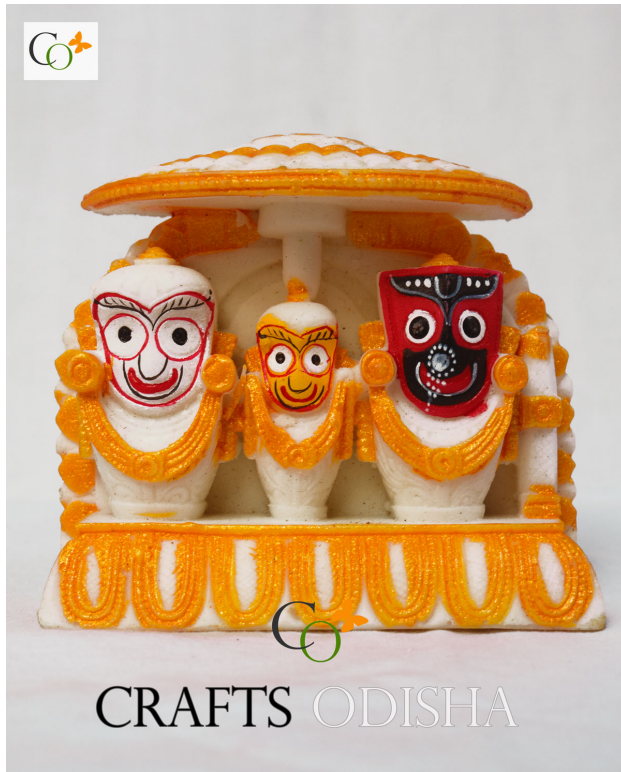

Marble Stone Dust Sculpture of Chatri Jagannath Jius Idols for Home 3 in

[Read More](#)

SKU: 01390

Price: ₹600.00 inc. GST

Stock: onbackorder

Categories: [Hindu Statues](#), [Jagannath Idol](#)

Tags: [Car Dashboard Idols](#), [Car Dashboard Statues](#), [jagannath baladev subhadra statue](#), [jagannath idols](#), [Jagannath Murti](#), [Jagannath Statue for Home](#), [Lord Jagannath Statue](#), [Statue for Car Dashboard](#)

Product Description

A lightweight sculpture is ideal for smaller spaces, like the Chhatri Jagannath idol 3 inch. A simple statement piece creates a dramatic play of colors. **Material:** Marble stone dust

Dimension(HWL): 3 x 3.3 x 1.1 inch **Height:** 3 inch

The elegant home statue décor:

- The statue represents the holy trio of Lord Jagannath, Balabhadra, and Subhadra.
- The triad is seated on a garland engrave designed pedestal, a Chhatri above it enhancing the beauty of the sculpture.
- The graceful statuette is created by the proficient artificer of Odisha, where stone carving is globally popular for its intricate carving and design.

The trio of Deities:

- Lord Jagannath is worshipped along with his brother Lord Balabhadra, and sister Subhadra in his sanctum.
- Lord Jagannath is considered to be one of the embodiments of Lord Bishnu.
- Jaga means universe and Nath means Lord, so, he is considered as the Lord of the universe.
- Lord Balabhadra is the elder of all. He is said to be the incarnation of Seshnag and also worshipped as the harbinger of cultivation.