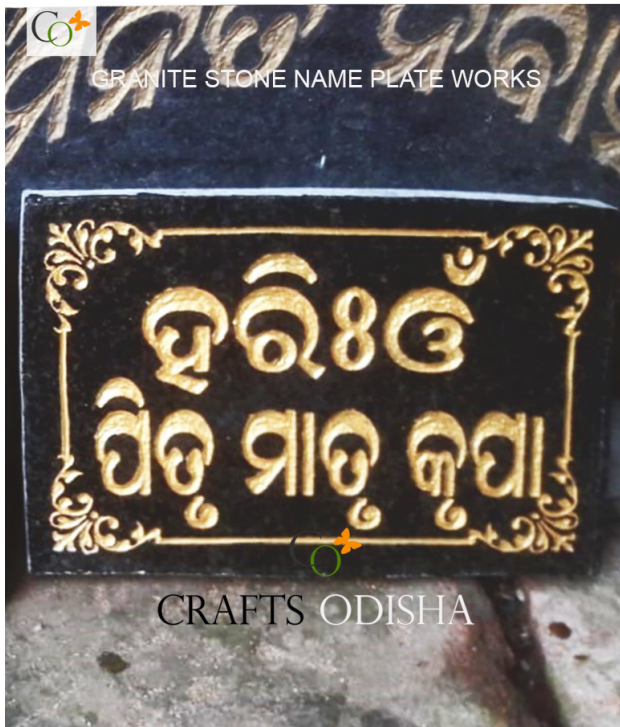

Product Description

Black Granite Stone Engraving Hari OM Name Plate for Home

[Read More](#)

SKU: 01476

Price: Call for price

Stock: instock

Categories: [Hindu Statues](#), [Modern Sculptures](#), [Other God/Godess Statues](#), [Statues & Sculptures](#), [Stone Engraving / Name Plates](#)