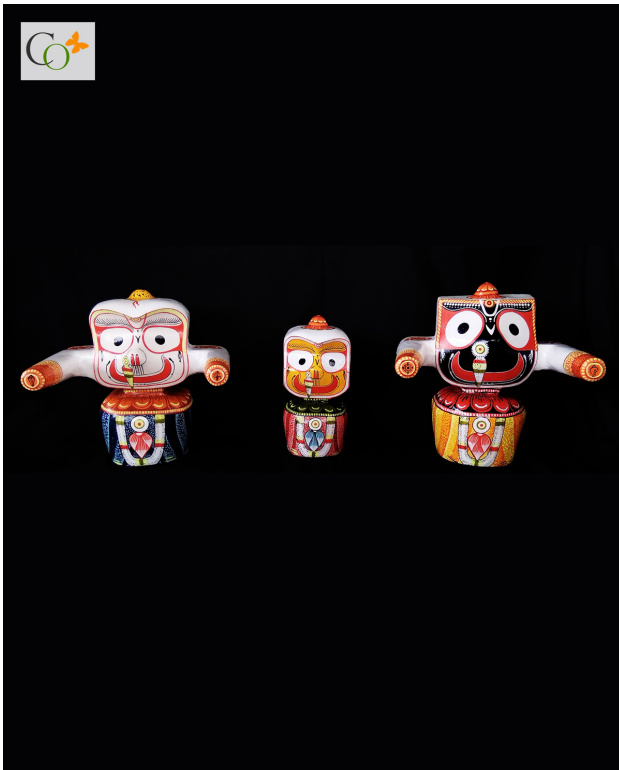

Neem Wood Lord Jagannath Idols Set 12 in

[Read More](#)

SKU: 00987

Price: ₹22,000.00 inc. GST

Stock: onbackorder

Categories: [Jagannath Idol](#), [Hindu Statues](#)

Tags: [neem wood jagannath statue](#)