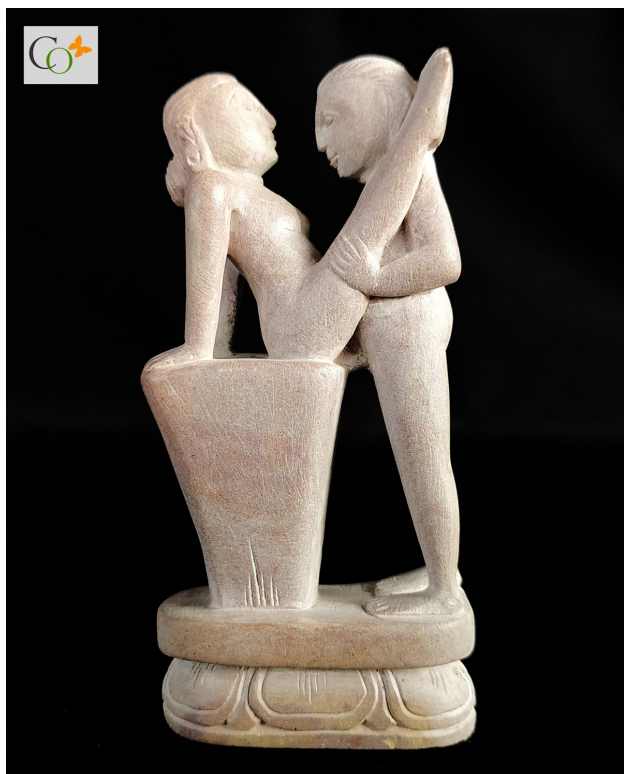

Soapstone Khajuraho Sculpture 3 in

[Read More](#)

SKU: 00942

Price: ₹6,720.00 inc. GST

Stock: onbackorder

Categories: [Khajuraho Sculpture](#), [Hindu Statues](#),
[Statues & Sculptures](#)

Product Description