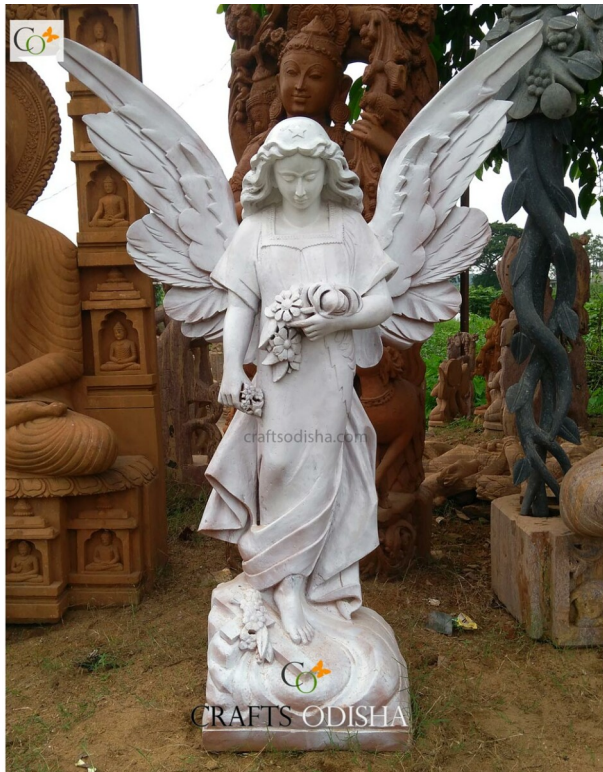

Sandstone White Polished Girl Angel Statue Sculpture for Outdoor

[Read More](#)

SKU: 01565

Price: ₹168,000.00 inc. GST

Stock: instock

Categories: [Apsara Sculpture Khajuraho](#) | [Angel Statue](#), [Hindu Statues](#), [Modern Sculptures](#), [Statues & Sculptures](#)

Tags: [Angel Stone Statue for Garden Outdoor](#), [Modern Sculpture](#), [Modern Stone Angel Statue for Export](#), [Modern Stone Sculpture](#), [Modern Stone Statue Manufacturer](#), [Sand Stone Angel Statue for Home Decor](#), [Sand Stone Lady Statue Manufacturer](#), [Stone Lady Statue for Home Decor](#)

Product Description

A White Polished Girl Angel Statue is well suited for even the most elegant outdoor decoration. A guardian angel statue is a great way to look over you and your garden. Material: Odisha Sandstone (White polished) **Dimension(HWL):** 65 x 24 x 17 inch **Height:** 5.5 ft (approx.) **Position:** Standing **The fairy home garden statue:**

- This magical angel statue is standing with a set of wings, holding flowers in her right hand.
- 65 inch length with glossy white finish of sandstone statue is standing over a base for better stability.
- This magical statue is a modern creation by the very talented artisans of Odisha.

Angels: The truth of faith

- Guardian angels represent purity and solemnity.
- In catholic tradition, God has created nine angels they represent principality, powers, virtues, domination, thrones, cherubim, and seraphim.