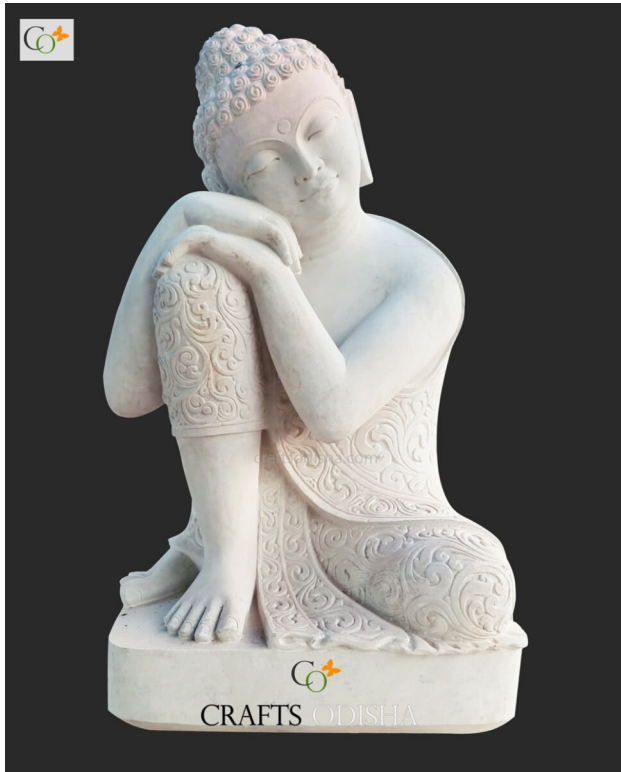

White Sandstone Peaceful Resting Garden Buddha Statue 2.5 ft

[Read More](#)

SKU: 01728

Price: ₹66,000.00 inc. GST

Stock: onbackorder

Categories: [Buddha Statues](#), [Garden Buddha Statue](#), [Sitting Buddha Statues](#), [Statues & Sculptures](#)

Tags: [Buddha Decor for Garden](#), [Buddha Garden Landscaping](#), [Buddha Garden Statue](#), [Buddha Home Decor Statues](#), [Buddha Statue for Home Decor](#), [Buddha Statue Online for Home and Garden](#), [Buddha Stone Sculpture](#), [White Sandstone Statue Manufacturer](#)

Product Description

What could be a better gift or a better option to bring home this buddha idol the symbol of peace and serenity! The white sandstone peaceful resting garden Buddha statue is available with CRAFTS ODISHA site to satisfy your every need for calmness.

Material: Off-white Sandstone statue **Dimension(HWL):** 30 x 18 x 10 inch **Height:** 2.5 ft

Description:

- It's an off-white sculpture, of Lord Buddha, resting on his knee sitting over a pedestal.
- The stone sculptures have given an off-white touch in a gentle way, which represents a journey of transition and stimulates feelings of reflection.
- A magnificent piece of a hand-crafted statue created by the efficient Craftmanship of Odisha sculptors.

Some suggestions for disposition of the home garden statue of Lord Buddha:

- A Garden, lawn, or park is a place where you can sit and observe a blossom, a branch, the shape of a rock, or the curves of circles in the sand for hours, so exhibit the sculpture there to unwind after a hard day's work.