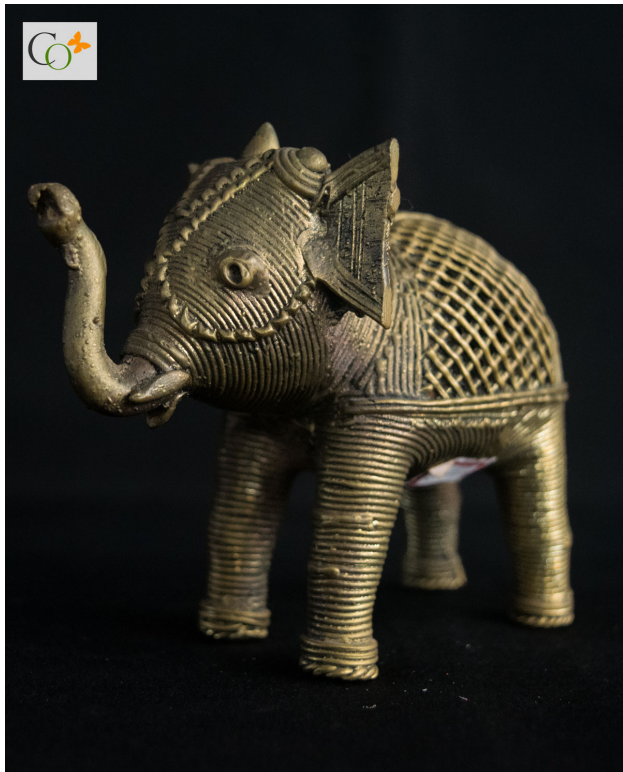

Dhokra Art Style Elephant Statue 3.5 inch

[Read More](#)

SKU: 01174

Price: ₹2,016.00 inc. GST

Stock: outofstock

Categories: [Elephant Statue](#), [Animals & Birds Statues](#), [Decor](#), [Idols](#), [Statues & Sculptures](#)

Product Description

The Dhokra art-style elephant statue is perfect for console and table decor, perfect for homes, offices, and hotel decor, and also perfect to be used as a car dashboard decor.

Material: Brass **Art form:** Dhokra art **Dimension(HWL):** 3.5 x 2 x 4.5 inch **Characterization of Dhokra art-style elephant statue:**

- The statue represents here is a Dhokra art elephant statue.
- The showpiece is creatively made from brass with raised trunk.
- The metal used for this casting is brass followed by the lost wax process.
- Orissa is well known for its Dhokra metal which is an important traditional craft. This Dhokra art is essentially folk art.

Where to keep elephant statue at home for decorative purposes:

- Make a small space feel spacious by keeping the set of the elephant statue in your living room at the end table.
- Create the appearance of more space in vacant corners of your home and office.
- Give your small space depth and visually open up; placed it on any tabletop or the center of the coffee table.