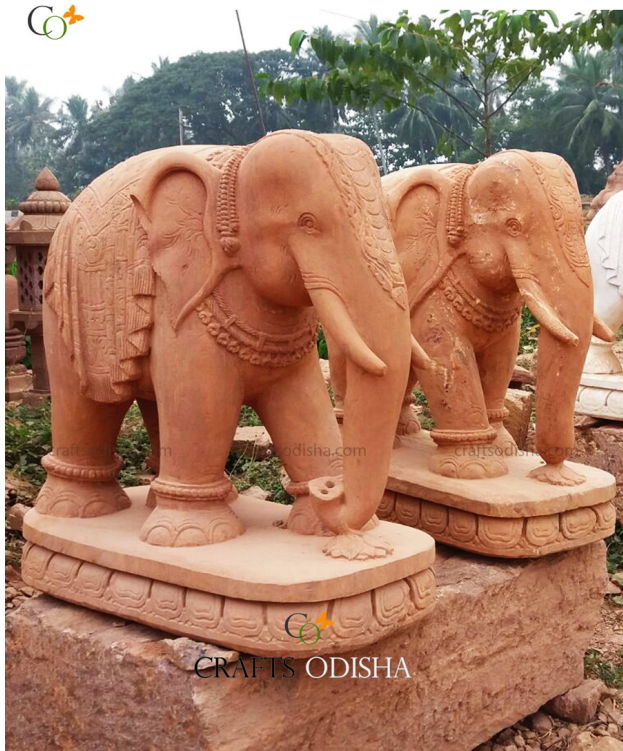

Sandstone Polished Large Elephant Statue Set for Home Decor 3 ft (Pair - 2pcs)

[Read More](#)

SKU: 01516

Price: ₹196,000.00 Original price was: ₹196,000.00. ₹162,400.00 Current price is: ₹162,400.00. inc. GST

Stock: outofstock

Categories: [Elephant Statue](#), [Animals & Birds Statues](#), [Garden Sculptures](#), [Hindu Statues](#), [Statues & Sculptures](#)

Tags: [Animal Statue for Garden](#), [Animal Statue for Home](#), [Elephant Idol](#), [Elephant Statue](#), [Elephant Statue for Home](#), [Elephant Statue for Outdoor Garden](#), [garden decor](#), [Garden Stone Statue](#), [home décor](#), [Outdoor Stone Statue](#), [Statue for Home](#), [Stone Statue Manufacturer](#), [Vastu Elephant Idol](#)

Product Description

The large elephant duo has a simplistic charm and sophisticated look which punches any exterior or interior décor. The elemental delight of the large elephant statue is sure to turn few heads. **Material:** Sandstone / Red stone **Dimension(HWL):** 36 x 18 x 36 inch **Height:** 3 ft (approx.) **Position:** Standing **Few emphases on the masculine charm:**

- The elephant statue is standing on a lotus pedestal with a downward pointed trunk.
- The adornment made on the various ornamentation of the statue has been engraved over the stone.
- The statement piece is from the land of Odisha which is famous across the globe for its traditional stone working.
- The skill and creativity of the artisans have beautifully expressed in the sculpture above.

The major tie-in of the elephant with Hindu mythology and deities:

- He is relevant with Lord Ganesha, the epitome of wisdom.