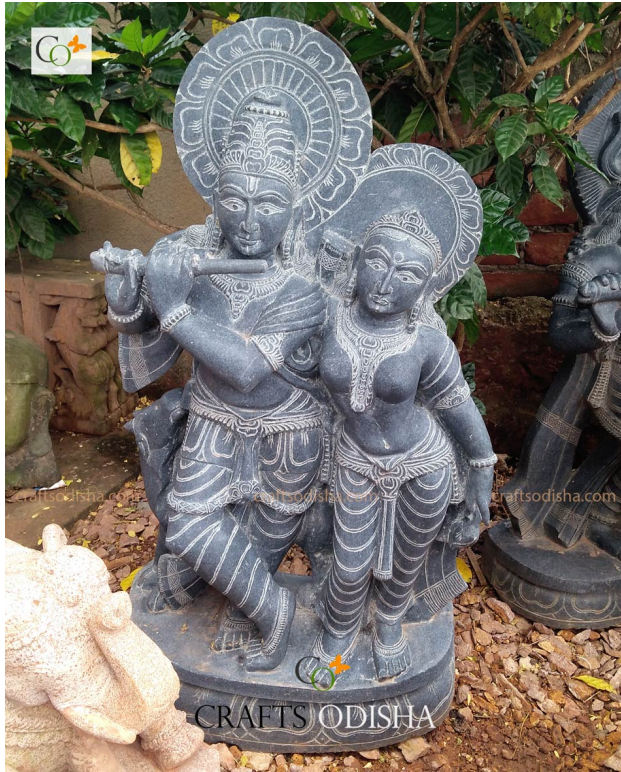

Granite Black Stone Standing Radha Krishna Statue 3 ft

[Read More](#)

SKU: 01570

Price: ₹196,000.00 inc. GST

Stock: outofstock

Categories: [Hindu Statues](#), [Krishna Statues](#), [Statues & Sculptures](#)

Tags: [Big Radha Krishna Statue for Home](#), [Black Stone Radha Krishna Statue Manufacturer](#), [Granite Radha Krishna Statue Manufacturer](#), [Radha Krishna Idol for Home](#), [Radha Krishna Moorti](#), [Radha Krishna Murti for Home](#), [Radha Krishna Sculpture](#), [radha krishna statue](#), [Radha Krishna Stone Statue for Temple](#), [Radha Krishna Stone Statue Manufacturer](#)

Product Description

Sandstone Radha Krishna Sitting in Jhula Statue 18 inch

[Read More](#)

SKU: 01569

Price: ₹25,000.00 inc. GST

Stock: outofstock

Categories: [Hindu Statues](#), [Krishna Statues](#), [Statues & Sculptures](#)

Tags: [Radha Krishna Idol for Home](#), [Radha Krishna Moorti](#), [Radha Krishna Murti for Home](#), [Radha Krishna Sculpture](#), [radha krishna statue](#), [Radha Krishna Stone Statue for Temple](#), [Radha Krishna Stone Statue Manufacturer](#), [Sandstone Radha Krishna Statue for Villa](#)