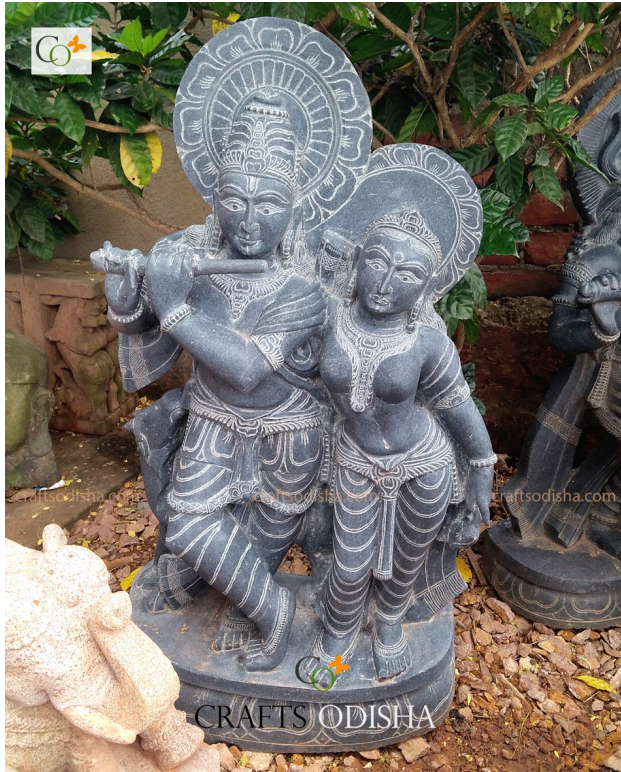

Granite Black Stone Standing Radha Krishna Statue 3 ft

[Read More](#)

SKU: 01570

Price: ₹196,000.00 inc. GST

Stock: outofstock

Categories: [Hindu Statues](#), [Krishna Statues](#), [Statues & Sculptures](#)

Tags: [Big Radha Krishna Statue for Home](#), [Black Stone Radha Krishna Statue Manufacturer](#), [Granite Radha Krishna Statue Manufacturer](#), [Radha Krishna Idol for Home](#), [Radha Krishna Moorti](#), [Radha Krishna Murti for Home](#), [Radha Krishna Sculpture](#), [radha krishna statue](#), [Radha Krishna Stone Statue for Temple](#), [Radha Krishna Stone Statue Manufacturer](#)