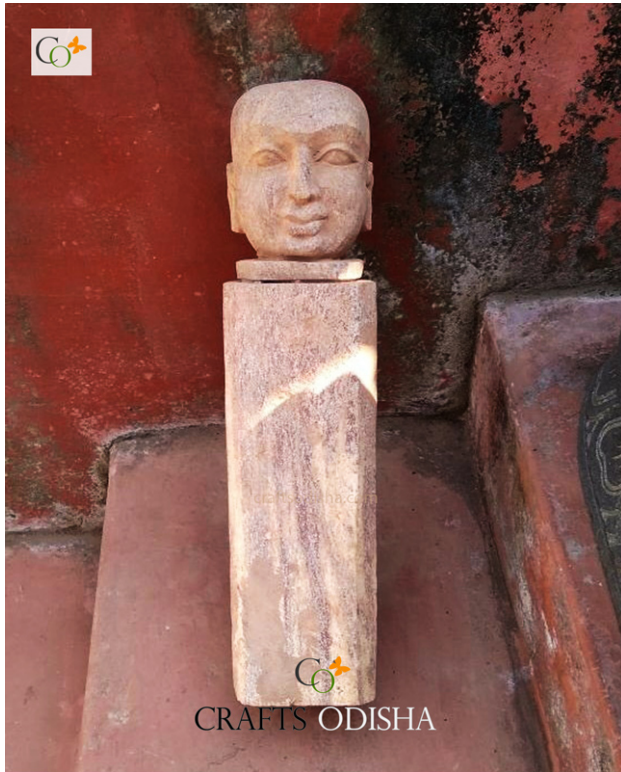

Sandstone Bald Buddha Head with Pedestal Statue online

[Read More](#)

SKU: 01541

Price: Call for price

Stock: outofstock

Categories: [Buddha Head Statues](#), [Buddha Statues](#), [Garden Sculptures](#), [Statues & Sculptures](#)

Tags: [Big Buddha Statue for Outdoor](#), [Buddha Decor for Garden](#), [Buddha Garden Landscaping](#), [Buddha Garden Statue](#), [Buddha Home Decor](#), [Buddha Home Decor Statues](#), [Buddha Home Statue](#), [Buddha Stone Sculpture](#), [Buddha Stone Statue Manufacturer](#), [Craft Decoration for Home](#), [Decorative Statues for Home](#), [ft Buddha Statue](#), [Hindu God and Goddess](#), [home décor](#), [Home Statue Decor](#), [Indian Statues](#), [Lord Buddha Idols](#), [Sand Stone Buddha Statue](#), [Sandstone Buddha Statue](#)

Product Description

The bald Buddha head is a unique alternative to other traditional postures of Lord Buddha. Capturing the tranquil expression and displayed like the work of art that it is. Material: Sandstone / Redstone **Dimension(HWL):** 30 x 8 x 8 inch **Height:** 2.5 ft **The inimitable head with pedestal:**

- The bald head is conjoined in a 2.5 ft pedestal.
- The above sculpture is a visual delight and artistic masterpiece of the craftsman. Showcasing
- Lord Buddha's shaved head, is the initial period from his journey of enlightenment.
- The art of stone carving is an ancient practice of Odisha. Recognized globally for its unique and exclusive masterpiece bring to life by the artisans.

The essence of Lord Buddha :

- Lord Buddha is the 9th incarnation among the ten Avatars of Lord Vishnu.
- He was the pioneer of Buddhism. Buddha means the one who is awake.