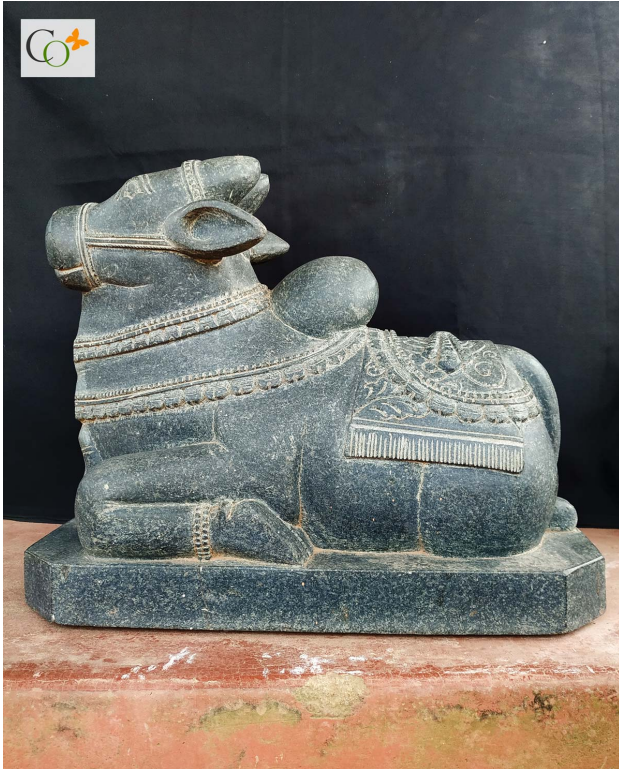

Conserve the beauty of your decorative stone for a prolonged period:

- Decorative stone not only ornaments the decoration also amplify the mood of the onlooker.
- Day to day dust and dirt accrue on the statue which diminishes the beauty of the artifact, but through a simple dusting, the statue will reappear its charm.
- For that, you need a small paintbrush or rag and wipe off the dust from its surface.
- Just do this every once in a while to keep the dirt at bay.

**Granite Stone Bull Nandi Statue
15 in**

[Read More](#)

SKU: 01045

Price: ₹40,000.00 inc. GST

Stock: outofstock

Categories: [Animals & Birds Statues](#), [Hindu Statues](#), [Statues & Sculptures](#)

Product Description

Pick up the rich character sculpture from CRAFTS ODISHA, rustic, and charming granite stone bull Nandi statue is too much for its incredible detail. Material:

Sandstone Redstone Dimension(HWL): 15 x 10.5 x 19 inch **Position:** Sitting **Height:** 1.5 ft

On show:

- It is a sculpture of Bull "Nandi" made from Granite.
- Generally, Bull Nandi is seen sitting on a pedestal, called "Nandi mandapa" in a position where one leg is tucked under his body while the other is raised.
- Enriched with shallow carving, embellished with bells, clappers, a double row of the necklace, a hump on their back(it depicts that he is a Brahmin bull), with the dewlap.