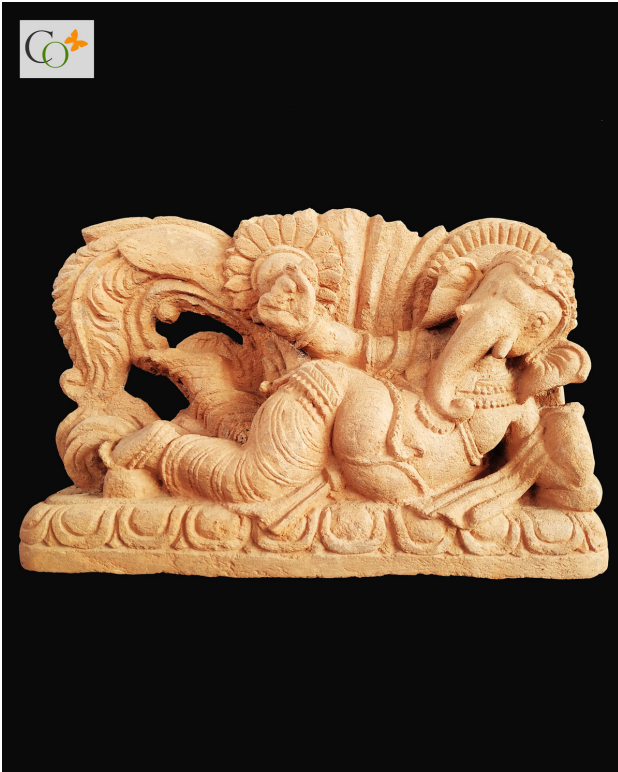

Sandstone Sleeping Lord Ganesha Statue 15 in

[Read More](#)

SKU: 01017

Price: ₹17,500.00 inc. GST

Stock: outofstock

Categories: [Ganesha Statues](#), [Hindu Statues](#), [Statues & Sculptures](#)

Product Description