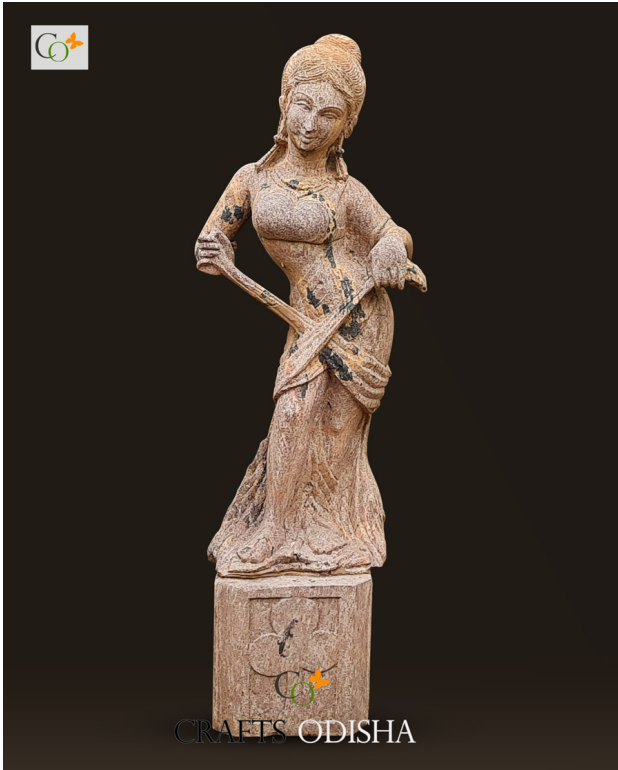

Beautiful Standing Lady Modern Sand Stone Statue

[Read More](#)

SKU: 01564

Price: ₹45,920.00 inc. GST

Stock: instock

Categories: [Apsara Sculpture Khajuraho](#) | [Angel Statue](#), [Hindu Statues](#), [Statues & Sculptures](#)

Tags: [Modern Sculpture](#), [Modern Stone Sculpture](#), [Sand Stone Lady Statue Manufacturer](#), [Stone Apsara Sculpture for Home](#), [stone apsara statue](#), [Stone Lady Statue for Home Decor](#)

Product Description