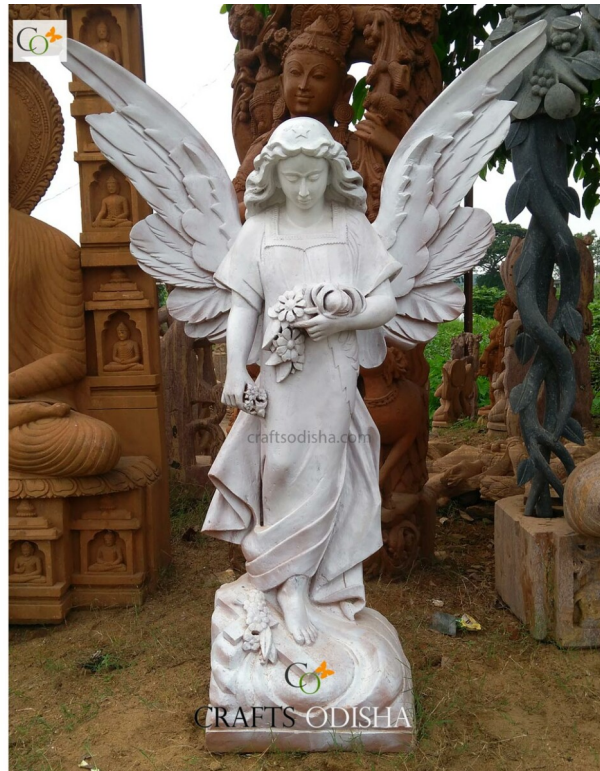

Sandstone Angel Statue Outdoor

[Read More](#)

SKU: 01565

Price: ₹168,000.00

Stock: instock

Categories: [Apsara Statue](#), [Hindu Statue](#), [Sculptures](#)

Tags: [Angel Stone Sculpture](#), [Modern Stone Sculpture](#), [Modern Stone Sculpture Manufacturer](#), [Sand Stone Decor](#), [Sand Stone](#)