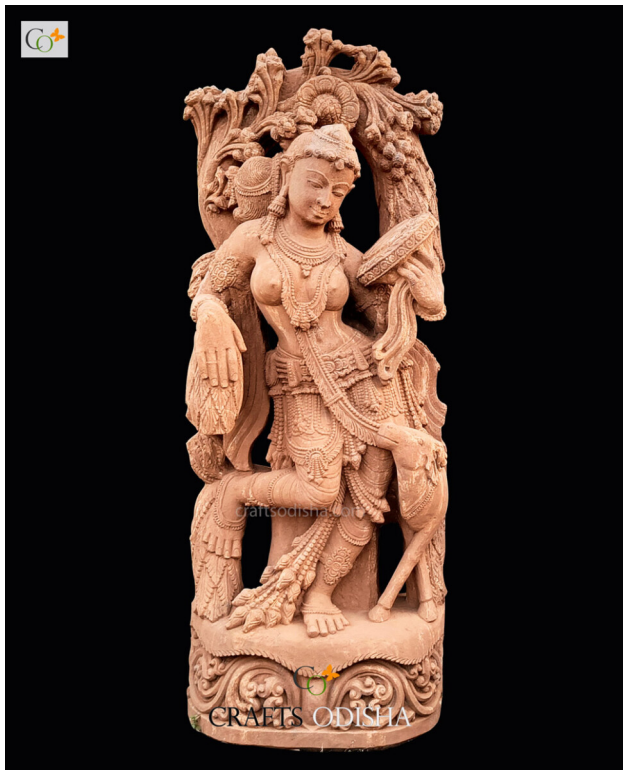

Shalabhanjika Female Statue holding Mirror 6 feet

[Read More](#)

SKU: 01827

Price: ₹140,000.00 inc. GST

Stock: instock

Categories: [Apsara Sculpture Khajuraho](#) | [Angel Statue](#), [Hindu Statues](#), [Statues & Sculptures](#)

Product Description