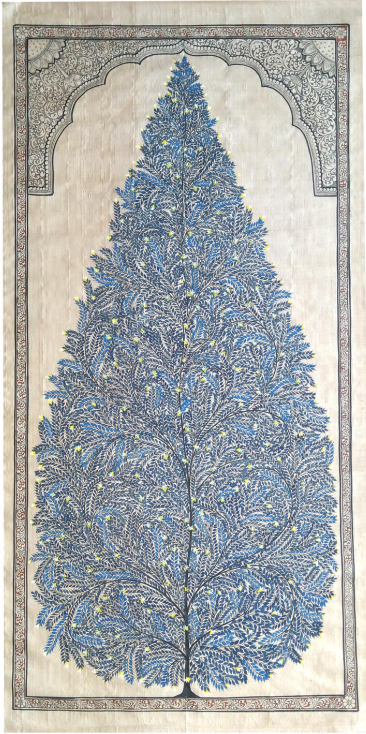

Dasavatar palm leafcarving scroll 17x5 inch

[Read More](#)

SKU: 00335

Price: ₹7,280.00 inc. GST

Stock: onbackorder

Categories: [Palm Leaf Scroll Paintings](#), [Wall Decor](#)

Product Description

Lord Vishnu the protector of the universe among the trinity, to re-establish righteousness and to eradicate the darkness of unrighteousness takes form in every Yuga. His sole purpose is to eliminate the evil and protect his subjects. In this scroll his six forms are presented beautifully. In the first image lord Vishnu is presented in his Krishna avatar with his favorite milk maiden Radha in an ecstatic form. In the second picture lord Vishnu is presented in his Matsya avatar or fish form, in third picture he is presented as the Koorma avatar or the tortoise form, in fourth picture he is presented as the Varaha or boar form, in fifth picture he is presented as Narsimha or half lion-half man form and in the last picture he is presented in the dwarf priest form or Vamana avatar. So bring this scroll home for receiving the blessings of the lords and fill your environment with happiness and prosperity.

[Read More](#)

SKU: 00018

Price: ₹700.00

Stock: outofstock

Categories: [Organization](#), [Terracotta](#), [Wall Decor](#)

Product Description

This lovely wall hanging flower vase is a perfect showpiece to your bedroom. Can add plastic or fresh flower. Now can wake up with a beautiful good morning.