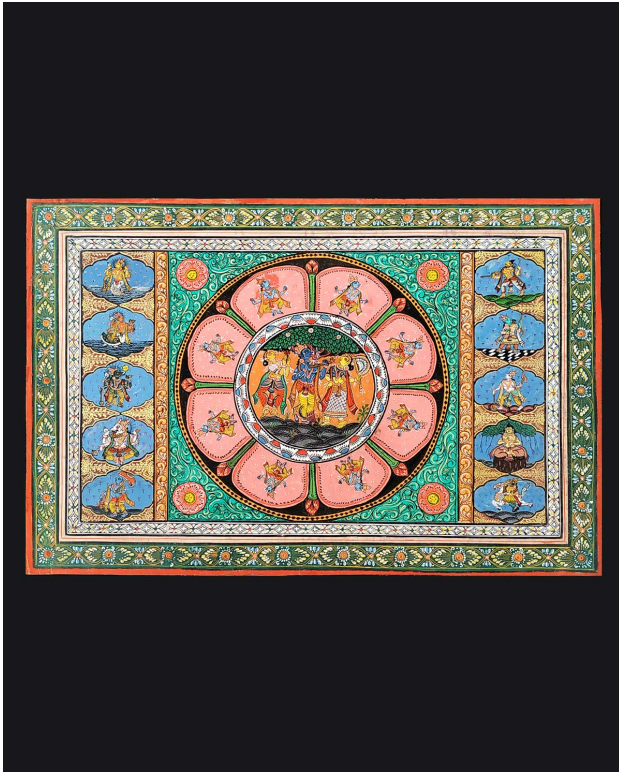

Colourful Krishna-Gopi Chandua Style Pattachitra Painting

[Read More](#)

SKU: 00772

Price: ₹13,440.00 inc. GST

Stock: outofstock

Categories: [Patachitra Paintings](#), [Wall Decor](#)

Tags: [canvas painting](#), [home décor](#), [interior designing](#), [odisha paintings](#), [patachitra art](#), [patachitra paintings](#), [wall decor](#)

Product Description