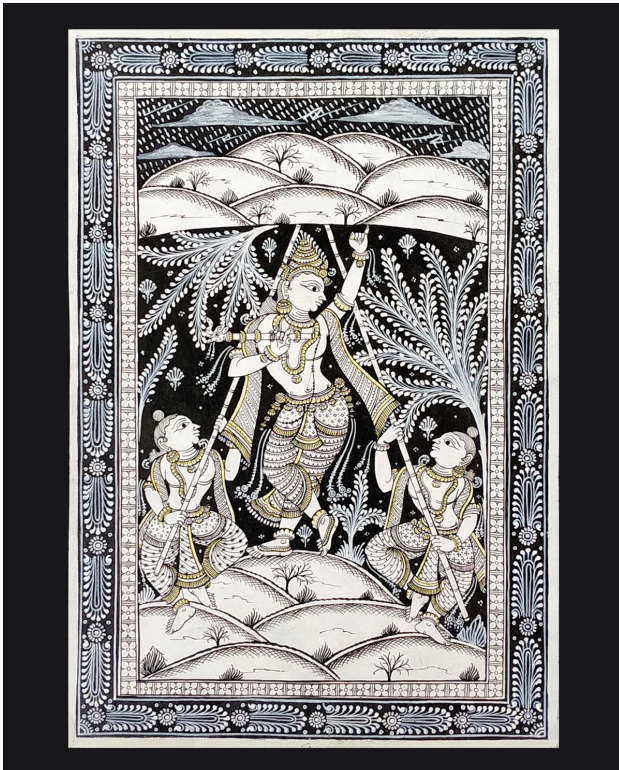

Monochrome Krishna Holding Mountain Pattachitra Painting

[Read More](#)

SKU: 00774

Price: ₹11,200.00 inc. GST

Stock: outofstock

Categories: [Patachitra Paintings](#), [Wall Decor](#)

Tags: [canvas painting](#), [home décor](#), [interior designing](#), [odisha paintings](#), [patachitra art](#), [patachitra paintings](#), [wall decor](#)

Product Description