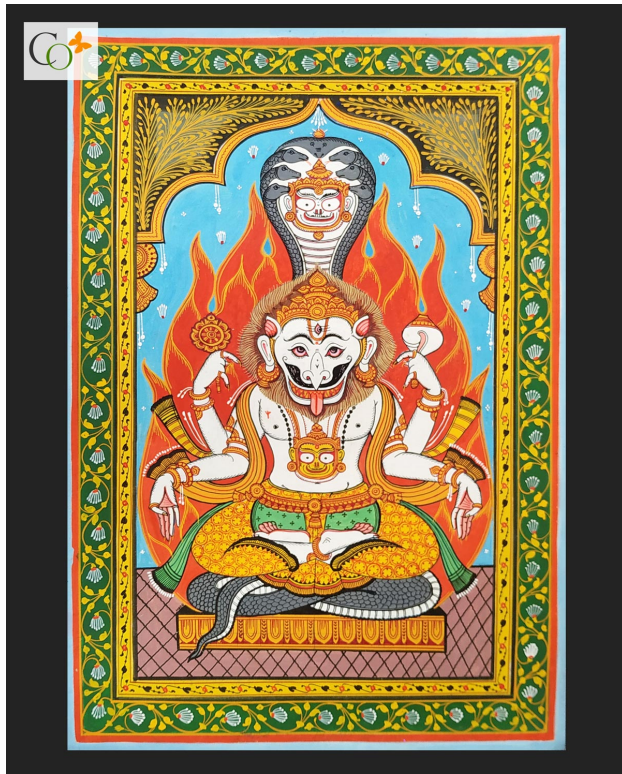

Serpent Yagna Narasimha Pattachitra Painting

[Read More](#)

SKU: 00873

Price: ₹13,440.00 inc. GST

Stock: outofstock

Categories: [Patachitra Paintings](#)

Tags: [canvas painting](#), [lord narsingha painting](#), [lord nrusingha paintings](#), [patachitra art of odisha](#), [patachitra painting](#), [pattachitra painting](#), [wall hanging](#), [wall mount](#), [yagna nrusingha paintings](#)

Product Description