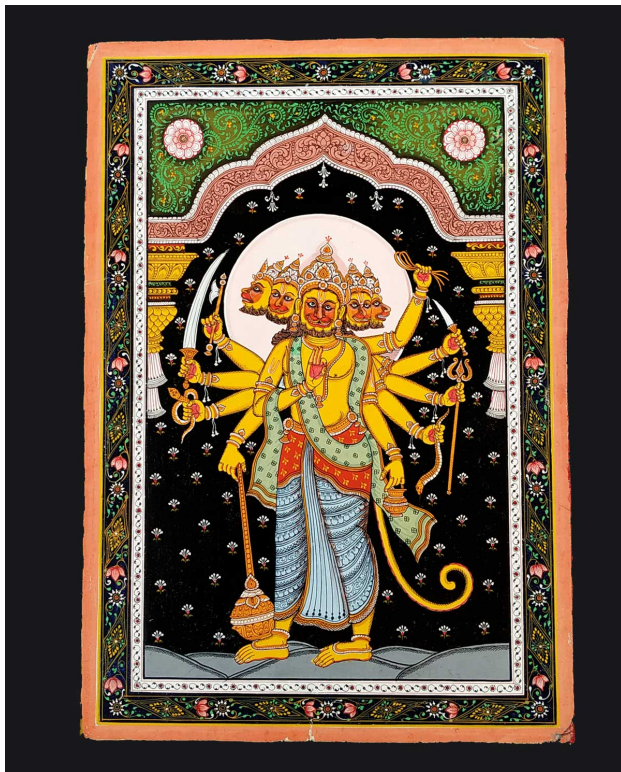

The colors used in the painting are purely made from natural ingredients. The white color extract from seashells was powdered soaked to make the white paste. The color green is made from the green leaf and green stones. Red is made from a local stone called Hingula. Another stone named Khandaneela was used to extract the color blue. The yellow is made from, stone named Hartal. Black is extracted by burnt coconut shell. These five colors are also called Pancha Tatwa. Every color has its own significance, as the white illustrates Laughter (Hasya), Red stands furious, astonishment in yellow,

Product Description

Monochrome Krishna Holding Mountain Pattachitra Painting

[Read More](#)

SKU: 00774

Price: ₹11,200.00 inc. GST

Stock: outofstock

Categories: [Patachitra Paintings](#), [Wall Decor](#)

Tags: [canvas painting](#), [home décor](#), [interior designing](#), [odisha paintings](#), [patachitra art](#), [patachitra paintings](#), [wall decor](#)

Product Description

Story of Lord Rama Black-White Pattachitra Painting

[Read More](#)

SKU: 00779

Price: ₹11,200.00 inc. GST

Stock: outofstock

Categories: [Patachitra Paintings](#), [Wall Decor](#)

Tags: [canvas painting](#), [home décor](#), [interior designing](#), [odisha paintings](#), [pattachitra art](#), [pattachitra paintings](#), [wall decor](#)

Product Description

Colourful Panchamukhi Hanuman Pattachitra Painting

[Read More](#)

SKU: 00780

Price: ₹12,880.00 inc. GST

Stock: outofstock

Categories: [Patachitra Paintings](#), [Wall Decor](#)

Tags: [canvas painting](#), [home décor](#), [interior designing](#), [odisha paintings](#), [pattachitra art](#), [pattachitra paintings](#), [wall decor](#)