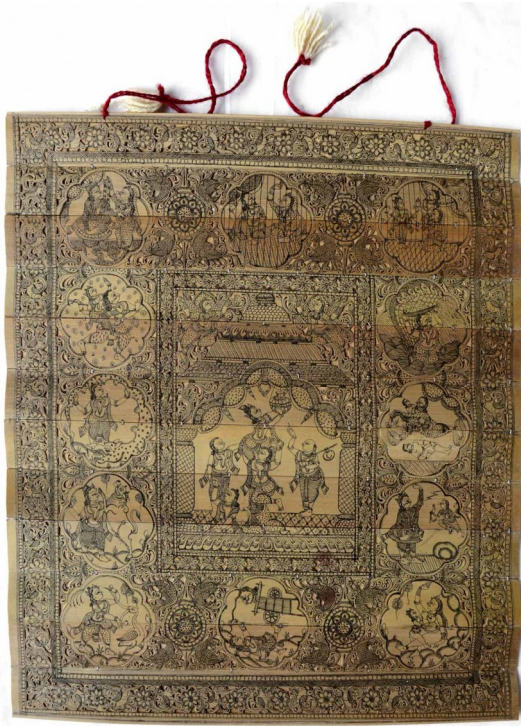

Krishna balyalila carving palm leaf scroll 14x13 inch

[Read More](#)

SKU: 00351

Price: ₹7,840.00 inc. GST

Stock: onbackorder

Categories: [Palm Leaf Scroll Paintings](#), [Wall Decor](#)

Product Description

Lord Shri Krishna is one of the most favorite Hindu deity, who is the eighth incarnation of Lord Vishnu in Dwapara Yuga. He was born as the eighth son of Vasudev and Devaki but grew up as son of Nanda and Yasodha in Vrindavan. He is also referred as makkhan-chor or curd thief as he used to steal curd from houses in Vrindavan along with his friends, which is depicted in the center of the scroll. Lord Krishna was always loved for his playful and notorious character. Apart from spreading love, he also has a long list of devils that he defeated in order to save the mankind out of which these are the few names: Putana (the evil witch), Aghasura (the snake demon), Bakasura (the stroke demon), Vatsasura (the calf demon), Dhenukasura (the donkey demon), Pralambasura (the fiery demon) and several others. These stories are beautifully portrayed on the edges of this scroll. So bring home this scroll to decorate the wall of your office or house and add on a little bit of mythological charm to the interior of your house.