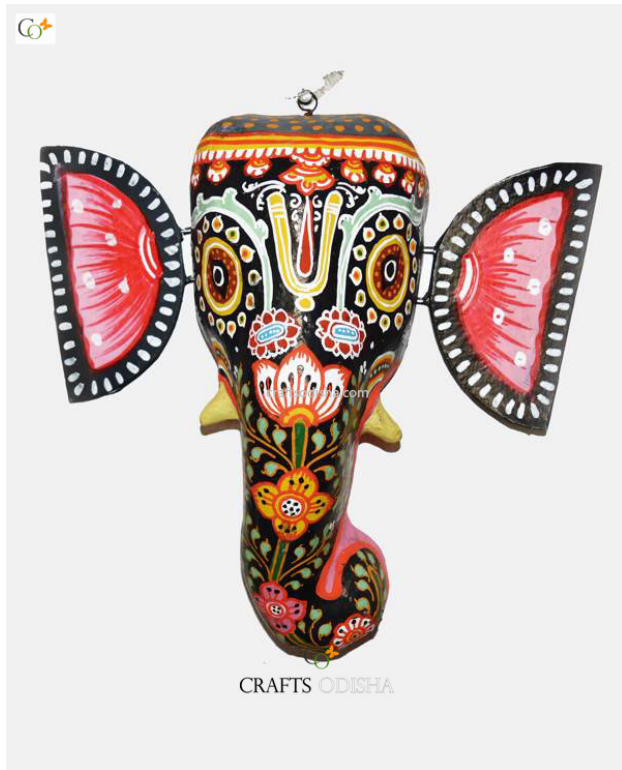

Product Description

Lord Krishna is often depicted as dark complexioned boy yet attractive cowboy of Vrindavan. Krishna is the eighth incarnation of the supreme Lord Vishnu and the supreme power that protects the universe from devastation. Lord Krishna is famous for his playful and mischievous character and also exhibits the role of a brave warrior. He is often portrayed as a romantic lover and also a loyal and dedicated friend. His famous tales of bravery as well as rasleela is famous world-wide. He gives the world a brilliant example of selfless and pure love. This beautiful piece of artwork is made out of paper and painted black with perfect detailing and a crown adorning his head. So grab this exquisite piece at a very affordable price to amplify the beauty of your walls.

Product Description

Ravan Rakshasa - Blue Colour - Paper Mache Mask

[Read More](#)

SKU: 01219

Price: ₹1,048.95 inc. GST

Stock: instock

Categories: [Paper Mache Masks](#), [Wall Decor](#)

Tags: [home décor](#), [paper mache](#), [wall decor](#), [wall hanging masks](#)

Product Description

Big Size Ganesha Paper Mache Mask 9 inch

[Read More](#)

SKU: 00529

Price: ₹2,625.00 inc. GST

Stock: instock

Categories: [Paper Mache Masks](#), [Wall Decor](#)

Tags: [crafts odisha](#), [door hanging](#), [fashion](#), [handicrafts](#), [handmade paper](#), [home décor](#), [india](#), [lifestyle](#), [odisha](#), [paper mache mask](#), [paper macie](#), [wall hanging](#)