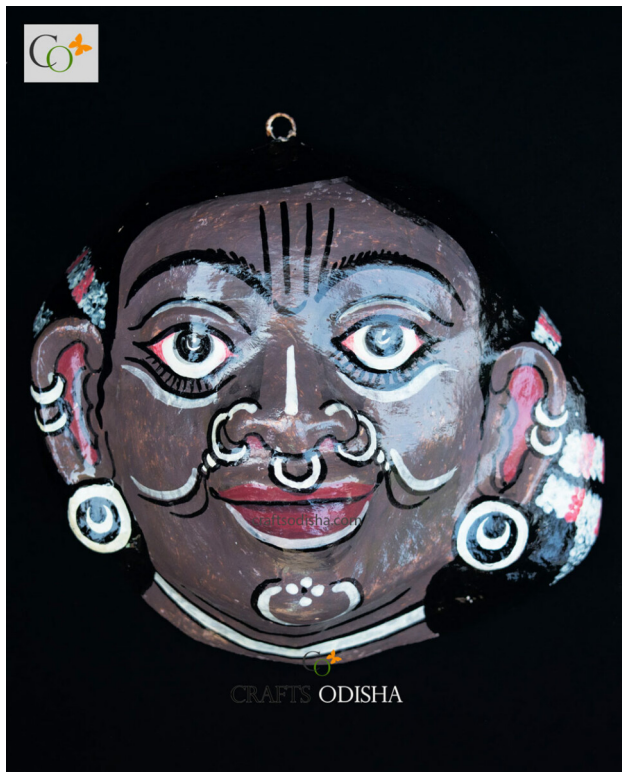

Tribal Woman - Mauve Colour - Paper Mache Mask

[Read More](#)

SKU: 01228

Price: ₹1,365.00 inc. GST

Stock: instock

Categories: [Paper Mache Masks](#), [Wall Decor](#)

Tags: [home décor](#), [interior decor](#), [interior design](#), [interior designing](#), [wall decor](#), [wall hanging masks](#)

Product Description