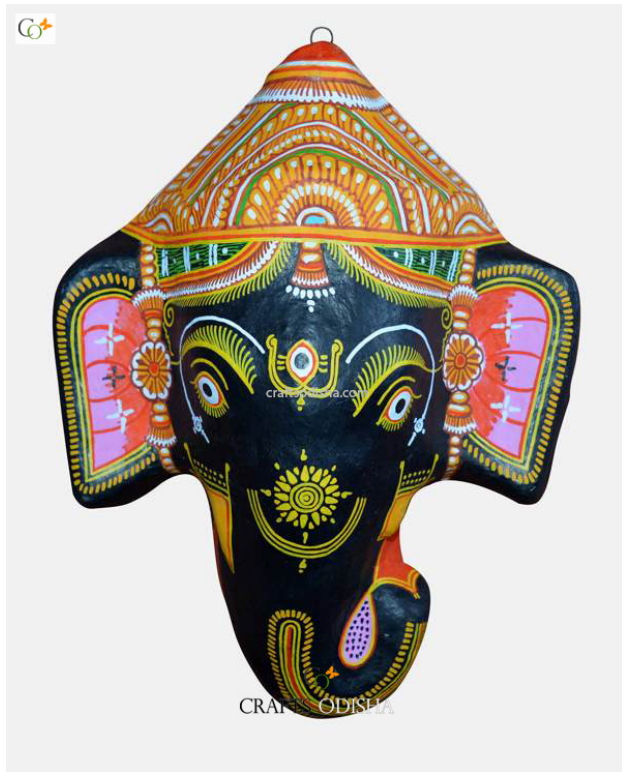

Product Description

Lord Krishna is often depicted as dark complexioned boy yet attractive cowboy of Vrindavan. Krishna is the eighth incarnation of the supreme Lord Vishnu and the supreme power that protects the universe from devastation. Lord Krishna is famous for his playful and mischievous character and also exhibits the role of a brave warrior. He is often portrayed as a romantic lover and also a loyal and dedicated friend. His famous tales of bravery as well as rasleela is famous world-wide. He gives the world a brilliant example of selfless and pure love. This beautiful piece of artwork is made out of paper and painted black with perfect detailing and a crown adorning his head. So grab this exquisite piece at a very affordable price to amplify the beauty of your walls.

Lord Hanumaan - Paper Mache Mask

[Read More](#)

SKU: 00520

Price: ₹1,102.50 inc. GST

Stock: instock

Categories: [Paper Mache Masks](#), [Wall Decor](#)

Tags: [crafts odisha](#), [door hanging](#), [fashion](#), [handicrafts](#), [handmade paper](#), [home décor](#), [india](#), [lifestyle](#), [odisha](#), [paper mache mask](#), [paper macie](#), [wall hanging](#)

Product Description

Lord Hanuman was the incarnation of lord Shiva in Treta yuga to help Lord Rama, the seventh incarnation of Lord Vishnu. The lord took the form to defeat the demon king Ravana and rescue his wife goddess Sita, the incarnation of goddess Lakshmi and Hanuman became the follower of Rama since birth and became immortal for life. Lord Hanuman is the bestower of Wisdom, physical strength, fame, courage, fearlessness, good health, vigilance and eloquence. He is an epitome of devotion, dedication, fearlessness, bravery, courage and sacrifice. Here the lord colored orange with yellow outer layering, with a crown adorning his head and pair of ear studs studded on his ears. Bring this exquisite paper Mache mask home to magnify the beauty of your walls.