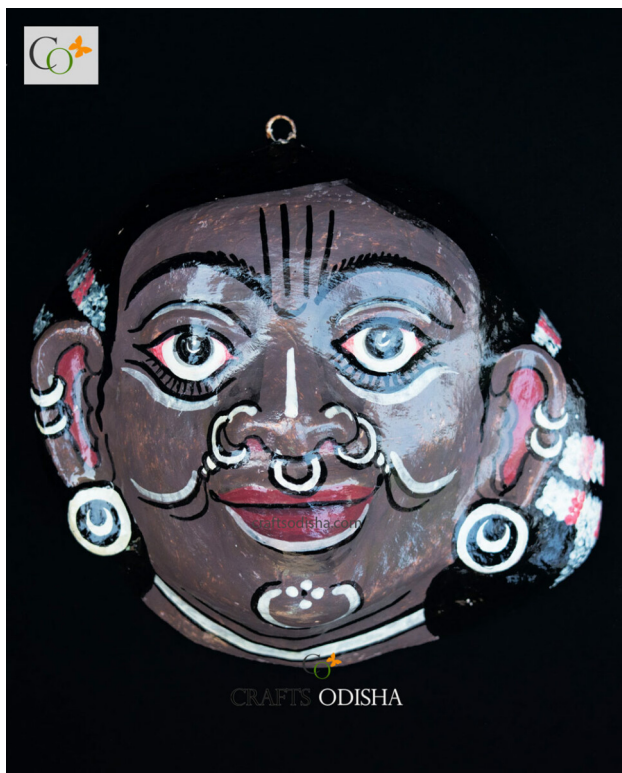

Tribal Woman - Mauve Colour - Paper Mache Mask

[Read More](#)

SKU: 01228

Price: ₹1,365.00 inc. GST

Stock: instock

Categories: [Paper Mache Masks](#), [Wall Decor](#)

Tags: [home décor](#), [interior decor](#), [interior design](#), [interior designing](#), [wall decor](#), [wall hanging masks](#)

Product Description