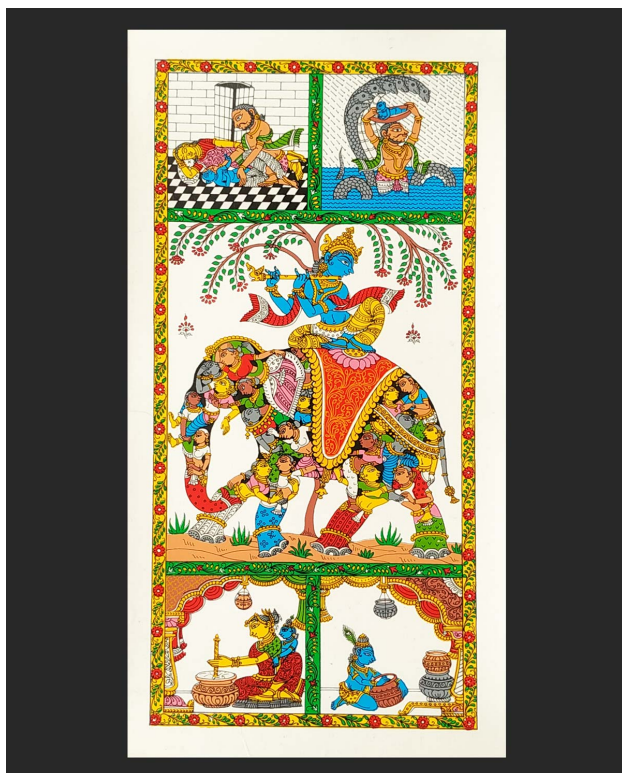

Kandarpa Hasti Krishna Leela Canvas Painting

[Read More](#)

SKU: 00737

Price: ₹6,160.00 inc. GST

Stock: instock

Categories: [Patachitra Paintings](#), [Wall Decor](#)

Tags: [home décor](#), [odisha paintings](#), [patachitra art](#), [patachitra paintings](#), [screen print paintings](#), [tasar painting](#), [wall decor](#)

Product Description