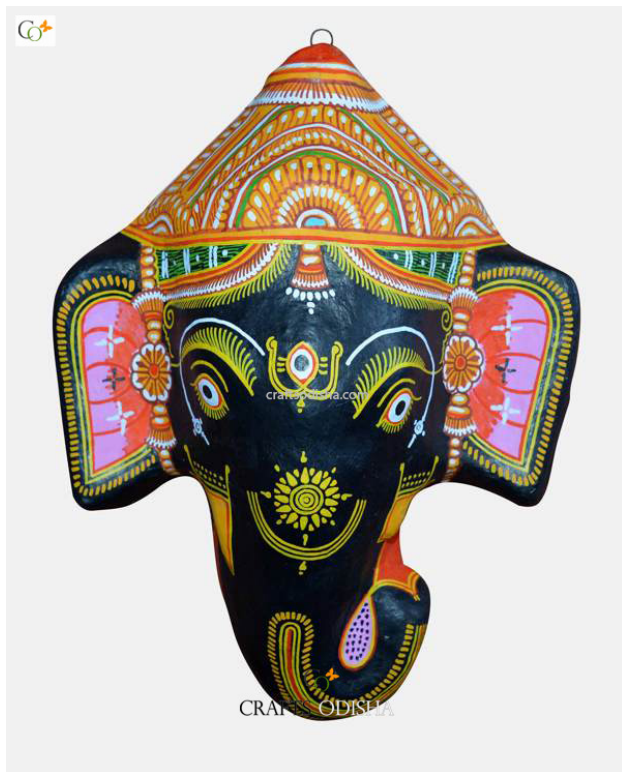

Black Ganesha - Paper Mache Mask

[Read More](#)

SKU: 00528

Price: ₹2,625.00 inc. GST

Stock: instock

Categories: [Paper Mache Masks](#), [Wall Decor](#)

Tags: [crafts odisha](#), [door hanging](#), [fashion](#), [handicrafts](#), [handmade paper](#), [home décor](#), [india](#), [lifestyle](#), [odisha](#), [paper mache mask](#), [paper macie](#), [wall hanging](#)

Product Description

Lord Ganesha is entitled to be the lord of success and is the destroyer of evil. He is also referred to as the destroyer of vanity, selfishness and pride and resides in every living being who is down to earth and humble. The elephant head of the deity is created out of paper with skillful perfection. Here the lord is painted black with beautiful simple design with his graceful expression covering his calm and peaceful face the lord can captivate the hearts of the spectators. The lord having two big fans like ear painted pink and this masterpiece having a big black trunk facing towards left and big eyes to visualize and bestow the followers with knowledge, art, prosperity and success. So bring this mask home to enhance the beauty of entrance of your house or office or amplify the aesthetics of your walls.