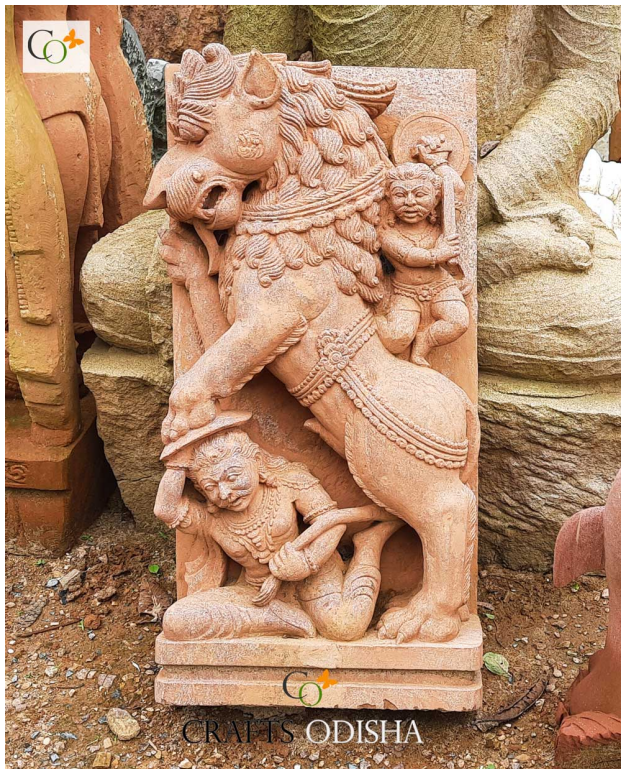

- The elephant also serves as the vehicle of Goddess Laxmi, that is why she was known as Gaja Laxmi. Gaja means elephant.
- The elephant is also the vehicle to Lord Indra, widely famous as "Airavat".

Essential tips to follow while placing the magnificent statue:

- A set of elephant statues that has their trunk raised in the air should be placed in the main entrance, in such a way, that they face outward of your home, which will be beneficial to attract positivity and prosperity. Placed them on both sides of the door.
- As elephants represent leadership, wisdom, and vigor, placing them at your, office, workstation, and wear house, by facing it to the north will enhance professional growth, power and success.
- Give your fountain, swimming pool, or water body, an awe-inspiring panorama by placing the duo.
- It is a perfect choice to bedeck your garden, landscaping, and lawn.
- Planting it on the sidewalk of your park, zoo, or restaurant will be ritzy to the spectator.

Cleaning and maintaining tips for the outdoor stone sculpture :

- Clean it with running water, or you can use a damp cloth to wipe down the surface of the statue on every alternative day to maintain the glaze.

Lion Fighting Odisha Sand Stone Statue for Home

[Read More](#)

SKU: 01502

Price: ₹50,000.00 inc. GST

Stock: onbackorder

Categories: [Lion Statues](#), [Animals & Birds Statues](#), [Garden Sculptures](#), [Hindu Statues](#), [Statues & Sculptures](#)

Tags: [Animal Statue for Garden](#), [Animal Statue for Home](#), [garden decor](#), [Garden Stone Statue](#), [home décor](#), [Lion Sculpture](#), [Outdoor Stone Statue](#), [Statue for Home](#), [Stone Lion Fighting Statue](#), [stone lion idol](#), [stone lion statue](#)