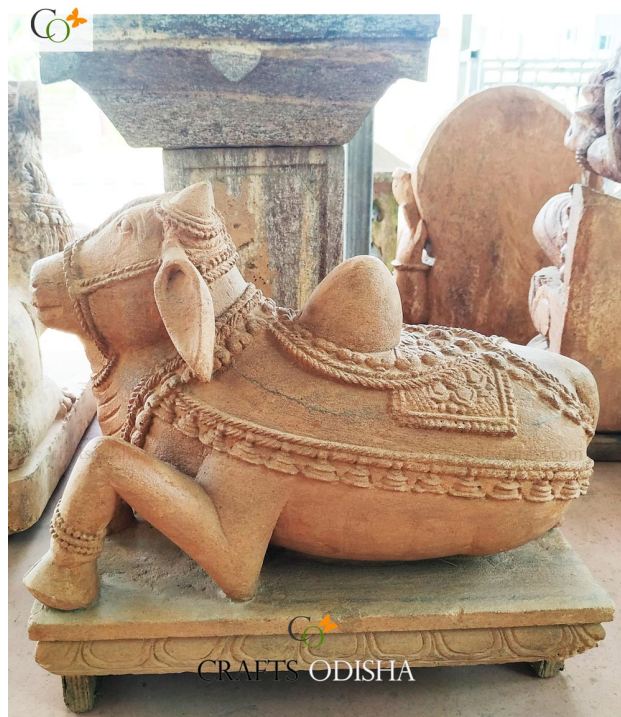

- The horse is the chariot of Lord Surya(sun).
- The first horse has emerged from the churning of the ocean of milk(Samudra Manthan), it was known by the name of Uchchaihshravas.
- The Ashwamedha Yagya was performed by Lord Shri Ram. He holds the sacrificial ritual of the horse after being positioned as the ruler of Ayodhya.

Disposal and benefits of the arresting horse statue:

- Concerning Vaastu, the horse statues should always be kept in the southern direction, beneficial for fame, career, and prosperity.
- The pair is beneficial for business settings, offices, and other areas where you want to grow your wealth and success.
- Use it in your park, garden, lawn using many more pairs as the area required in landscaping, the front yard of your home, office, apartment, and restaurant.
- Horses are used at the entrance of temples, specifically, of female Goddesses.

Safekeeping and cleaning instruction:

- Sandstones are weatherproof and best to be used in outdoor ornamentation. So, cleaning should be done every second day. So dust wouldn't accumulate on the surface of the outdoor statue.
- Using a broom or dry cloth for dusting is enough for the Outdoor Stone Statue.

Sand Stone Nandi Statue Garden

[Read More](#)

SKU: 01514

Price: Call for price

Stock: instock

Categories: [Animal Statues](#), [Sculptures](#), [Hindu Statues](#)

Tags: [Animal Statue](#), [Home](#), [Bull Idol](#), [garden](#), [home décor](#), [Marble Statue](#), [Nandi Sculpture](#)