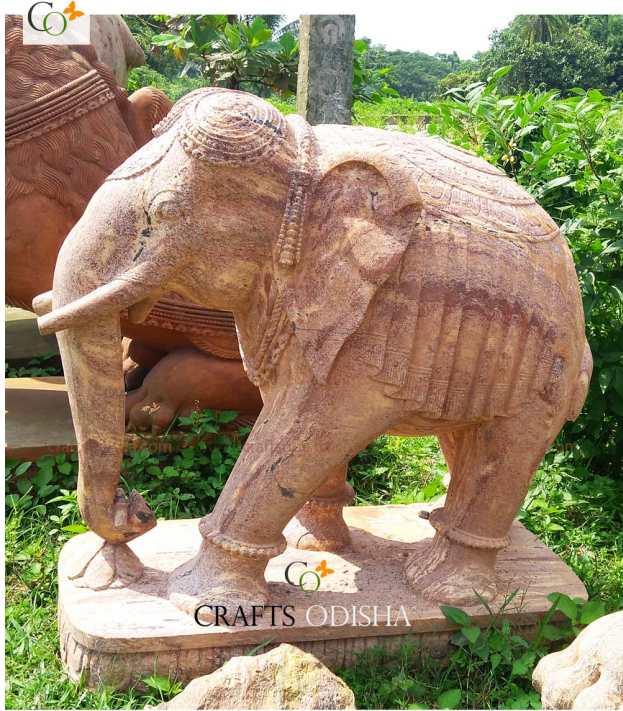

Odisha Sand Stone Large Elephant Statue Set 3 ft for Home Decor (Pair - 2 Pcs)

[Read More](#)

SKU: 01506

Price: ₹150,080.00 inc. GST

Stock: outofstock

Categories: [Elephant Statue](#), [Animals & Birds Statues](#), [Garden Sculptures](#), [Hindu Statues](#), [Statues & Sculptures](#)

Tags: [Animal Statue for Garden](#), [Animal Statue for Home](#), [Elephant Idol](#), [Elephant Statue](#), [Elephant Statue for Home](#), [Elephant Statue for Outdoor Garden](#), [garden decor](#), [Garden Stone Statue](#), [home décor](#), [Outdoor Stone Statue](#), [Statue for Home](#), [Vastu Elephant Idol](#)

Product Description