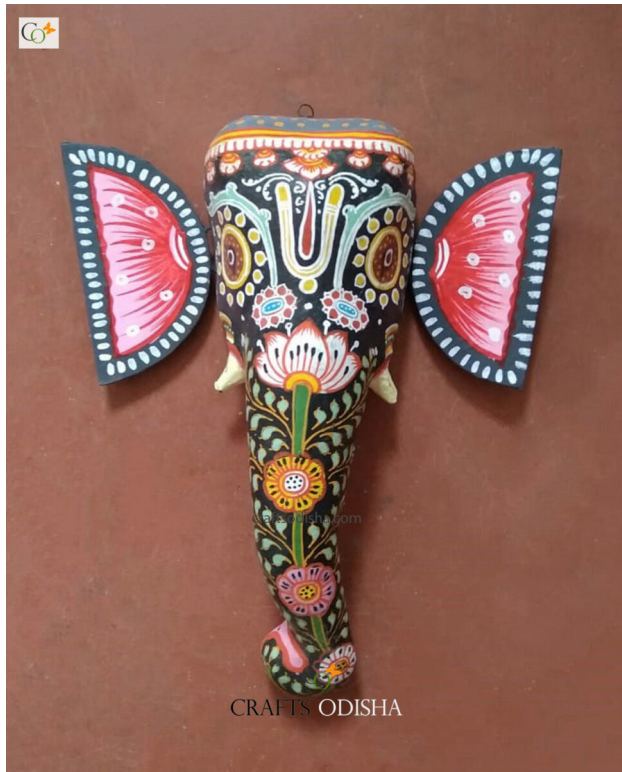

Big Size Black Ganesha Paper Mache Mask 13 inch

[Read More](#)

SKU: 00639

Price: ₹5,775.00 inc. GST

Stock: onbackorder

Categories: [Paper Mache Masks](#), [Wall Decor](#)

Tags: [crafts odisha](#), [door hanging](#), [fashion](#), [handicrafts](#), [handmade paper](#), [home décor](#), [india](#), [lifestyle](#), [odisha](#), [paper mache mask](#), [paper macie](#), [wall hanging](#)

Product Description

Lord Ganesha is the lord of beginning, remover of obstacles and lord of lords. The elephant head of the deity is created out of paper with skillful perfection. Ganesha is the embodiment of immense wisdom, knowledge, art, patience, kindness and gentleness. Here the lord is painted black with beautiful floral patterns on it, with his graceful but fierce expression covering his calm and peaceful face the lord can captivate the hearts of the spectators. The lord having two big fans like ear painted pink, big black trunk facing towards left and big round eyes to visualize and bless the followers with knowledge, art, prosperity and success.

- HWL (aprox)= 13" x 11" x 3.5"
- Color = Black

So bring this mask home to enhance the beauty of entrance of your house or office or amplify the aesthetics of your walls.