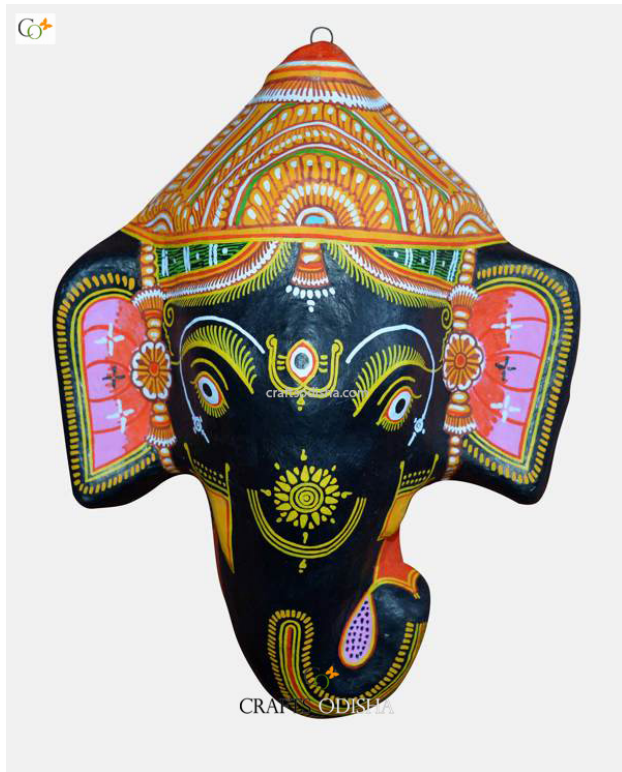

Black Ganesha - Paper Mache Mask

[Read More](#)

SKU: 00528

Price: ₹2,625.00 inc. GST

Stock: instock

Categories: [Paper Mache Masks](#), [Wall Decor](#)

Tags: [crafts odisha](#), [door hanging](#), [fashion](#), [handicrafts](#), [handmade paper](#), [home décor](#), [india](#), [lifestyle](#), [odisha](#), [paper mache mask](#), [paper macie](#), [wall hanging](#)

Product Description

Lord Ganesha is entitled to be the lord of success and is the destroyer of evil. He is also referred to as the destroyer of vanity, selfishness and pride and resides in every living being who is down to earth and humble. The elephant head of the deity is created out of paper with skillful perfection. Here the lord is painted black with beautiful simple design with his graceful expression covering his calm and peaceful face the lord can captivate the hearts of the spectators. The lord having two big fans like ear painted pink and this masterpiece having a big black trunk facing towards left and big eyes to visualize and bestow the followers with knowledge, art, prosperity and success. So bring this mask home to enhance the beauty of entrance of your house or office or amplify the aesthetics of your walls.