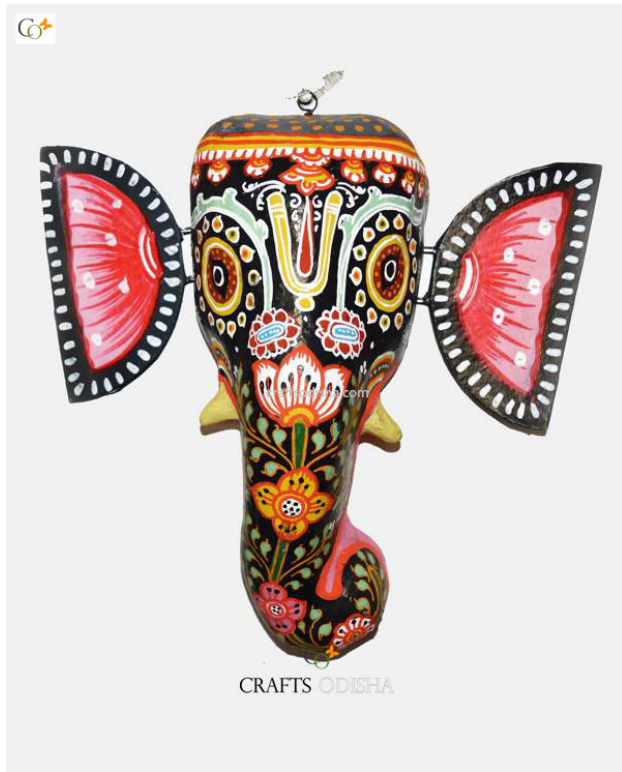

Big Size Ganesha Paper Mache Mask 9 inch

[Read More](#)

SKU: 00529

Price: ₹2,625.00 inc. GST

Stock: instock

Categories: [Paper Mache Masks](#), [Wall Decor](#)

Tags: [crafts odisha](#), [door hanging](#), [fashion](#), [handicrafts](#), [handmade paper](#), [home décor](#), [india](#), [lifestyle](#), [odisha](#), [paper mache mask](#), [paper macie](#), [wall hanging](#)

Product Description

Lord Ganesha is the lord of beginning, remover of obstacles and lord of lords. The elephant head of the deity is created out of paper with skillful perfection. Ganesha is the embodiment of immense wisdom, knowledge, art, patience, kindness and gentleness. Here the lord is painted black with beautiful floral patterns on it, with his graceful but fierce expression covering his calm and peaceful face the lord can captivate the hearts of the spectators. The lord having two big fans like ear painted pink, big black trunk facing towards left and big round eyes to visualize and bless the followers with knowledge, art, prosperity and success. So bring this mask home to enhance the beauty of entrance of your house or office or amplify the aesthetics of your walls.