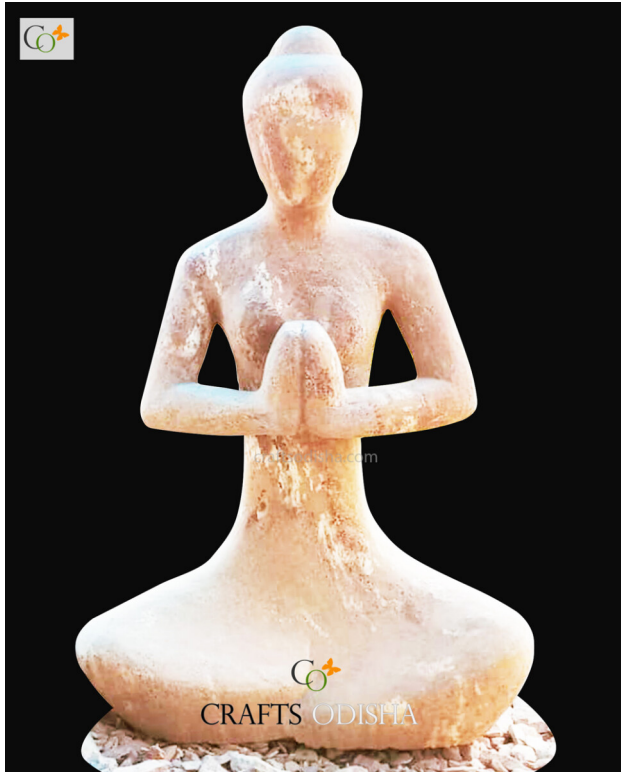

Sandstone Female Sitting Namaste Yoga Sculpture for Home and Garden

[Read More](#)

SKU: 01733

Price: ₹44,800.00 inc. GST

Stock: onbackorder

Categories: [Modern Sculptures](#), [Garden Sculptures](#), [Statues & Sculptures](#)

Tags: [Abstract Public Stone Sculpture](#), [Abstract Stone Art](#), [Abstract Stone Sculpture for Interior Home Decor](#), [Abstract Stone Statue Manufacturer](#), [Modern Garden Stone Sculpture](#), [Modern Garden Stone Statue](#), [Modern Stone Sculpture](#), [Modern Stone Statue Manufacturer](#)

Product Description

Everyone knows that getting out into nature is one of the most soothing things you can do, to recreate the authentic look by bringing the female sitting Namaste Yoga sculpture to your outdoor garden. Material: Sandstone Khondalite Stone statue

Dimension (HWL): 36 x 22 x 12 inch **Height:** 3 ft **Description of the female sitting Namaste Yoga sculpture:**

- The statue represent here is a distressed female sitting Namaste Yoga sculpture.
- A Yoga sculpture is always a welcome addition to any garden but works especially well in plots that are Japanese-inspired.
- Stone carving in Odisha is the ancient practice of sculpting stone into art and utilitarian objects, you can never have enough unusual collectibles that combine utility and style seamlessly.

Placement of the Namaste Yoga sculpture:

- Opting for natural stone and keeping lines curved as each step requires focus pace is automatically slowed, and the result will allow you to journey around your statue in focus.