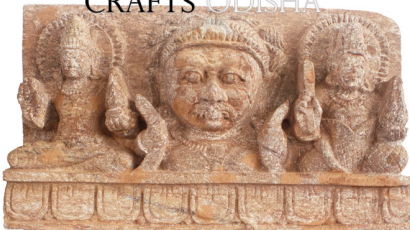

Product Description

Navagraha Statue

CRAFTS ODISHA

CRAFTS ODISHA

Navagraha Statue

Sandstone Nabagraha Moorti Set for Temple Puja 9 inch

[Read More](#)

SKU: 01365