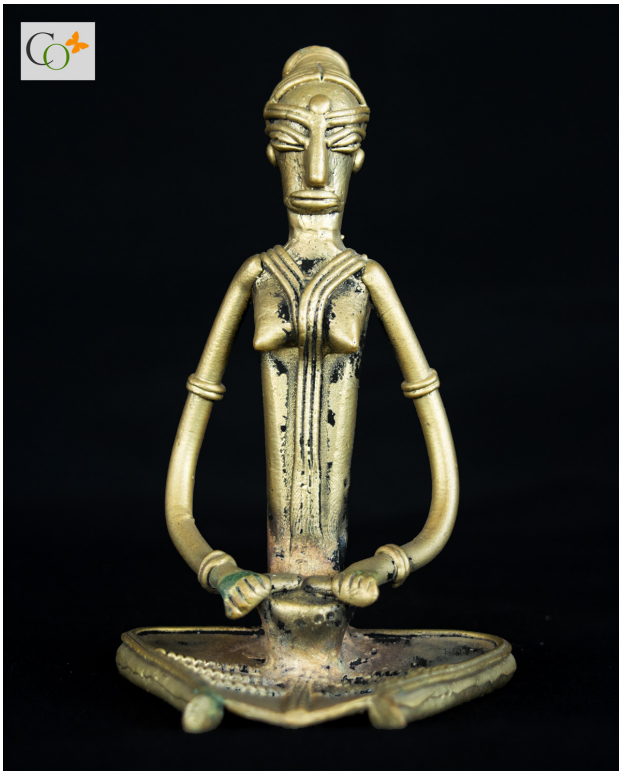

Dhokra Tribal Art Woman Cumbing Hair of her Child Statue 4 in

[Read More](#)

SKU: 01212

Price: ₹~~2,240.00~~ Original price was: ₹2,240.00. ₹
1,678.88 Current price is: ₹1,678.88. inc. GST

Stock: instock

Categories: [Decor](#), [Idols](#)

Product Description

Dhokra Art Tribal Woman Sitting and Playing Drum Statue 4.5 in

[Read More](#)

SKU: 01210

Price: ₹~~1,344.00~~ Original price was: ₹1,344.00. ₹
1,006.88 Current price is: ₹1,006.88. inc. GST

Stock: instock

Categories: [Decor](#), [Idols](#)

Product Description

Dhokra Art Tribal Man Playing Drum Statue 4 inch

[Read More](#)

SKU: 01209

Price: ₹1,344.00 Original price was: ₹1,344.00. ₹1,006.88 Current price is: ₹1,006.88. inc. GST

Stock: instock

Categories: [Decor](#), [Idols](#)

Product Description

Dhokra Art Tribal Woman Playing Drum Idol 4 inch

[Read More](#)

SKU: 01207

Price: ₹1,344.00 Original price was: ₹1,344.00. ₹1,006.88 Current price is: ₹1,006.88. inc. GST