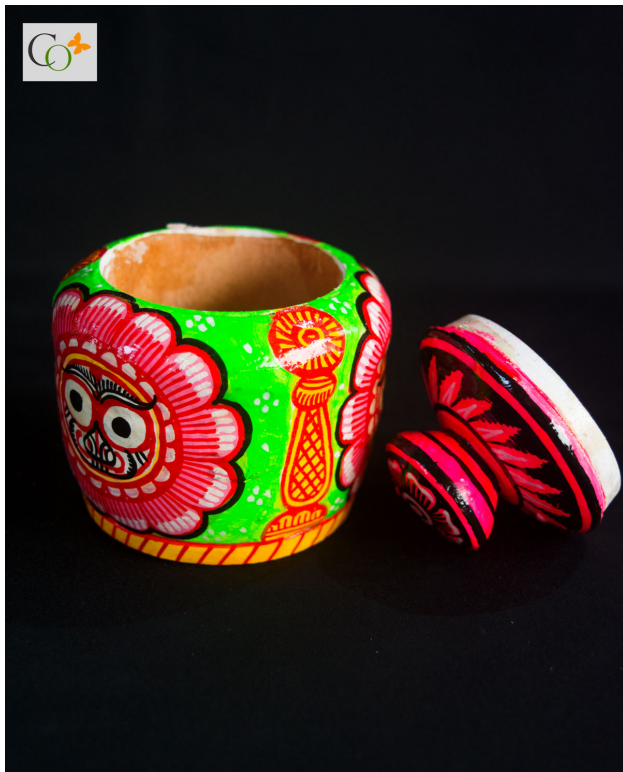

Pattachitra Style Wooden Kumkum Box 3.5 inch

[Read More](#)

SKU: 01171

Price: ₹1,680.00 inc. GST

Stock: onbackorder

Categories: [Accessories](#), [Sindoor Box](#)

Product Description