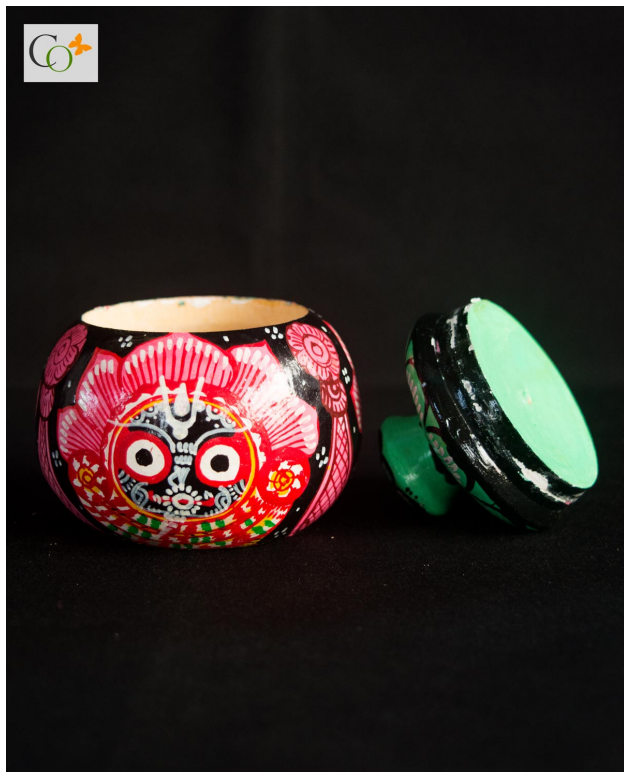

Lord Jagannath Wooden Sindoor Box / Sindoor Box 3.5 inch

[Read More](#)

SKU: 01169

Price: ₹1,680.00 inc. GST

Stock: onbackorder

Categories: [Accessories](#), [Sindoor Box](#)

Product Description