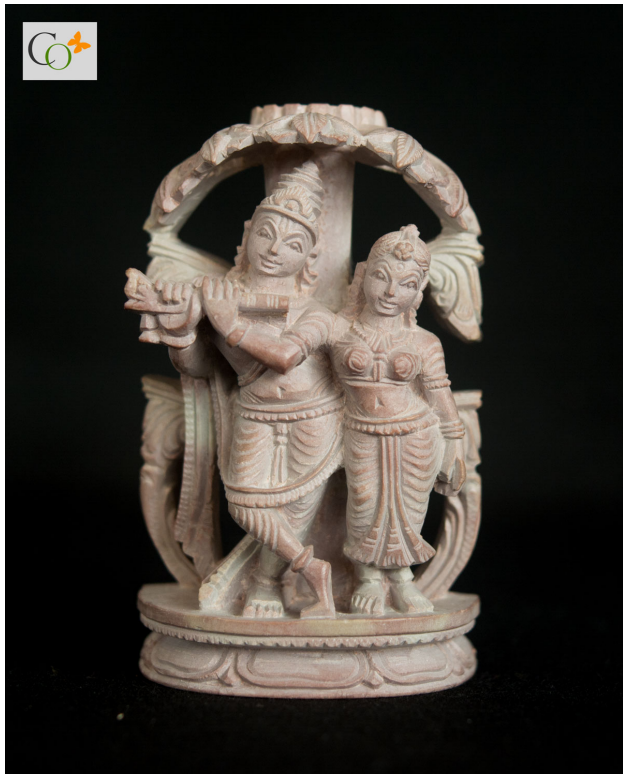

Soapstone Mini Radha Krishna Standing Statue 2.2 in

[Read More](#)

SKU: 01179

Price: ₹7,500.00 Original price was: ₹7,500.00. ₹5,500.00 Current price is: ₹5,500.00. inc. GST

Stock: onbackorder

Categories: [Krishna Statues](#), [Hindu Statues](#), [Statues & Sculptures](#)

Tags: [Car Dashboard Accessories](#), [Car Dashboard Idols](#), [Car Dashboard Statues](#), [Dashboard Idols](#)

Product Description