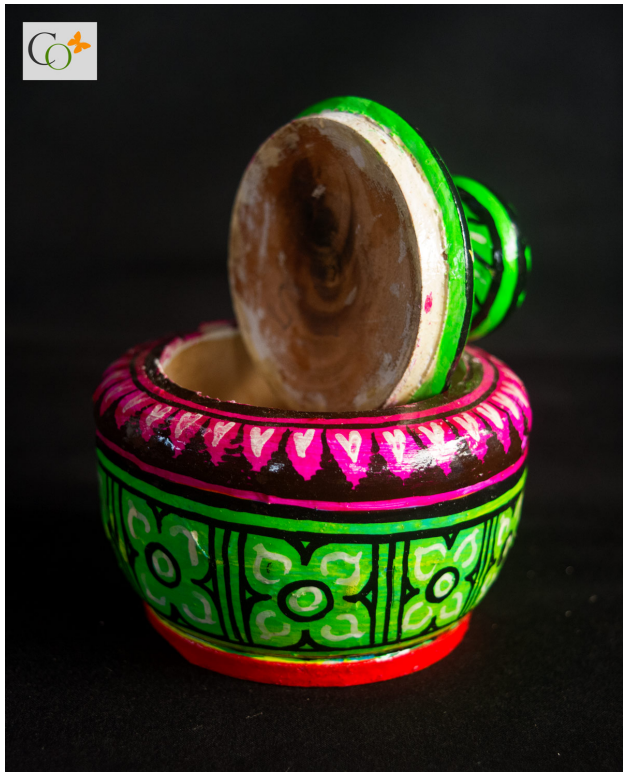

Pattachitra Art Wooden Sindoor Box 3.5 inch

[Read More](#)

SKU: 01165

Price: ₹1,680.00 inc. GST

Stock: onbackorder

Categories: [Accessories](#), [Sindoor Box](#)

Product Description

Pattachitra art wooden sindoor box crafted from wood which is considered to be a sacred material and traditionally used in home decorations. It is a vibrant and stylish showpiece, so go ahead and buy with confidence. Material: Wood **Art Type:** Patachitra art **Dimension(HWL):** 3.5 x 2.7 x 2.7 inch **Height:** 3.5 inch **Characterization of the wooden sindoor daani:**

- The product shown here is a wooden Sindoor box cast with Pattachitra.
- Immaculately embellished with imprints of green and pink leaf all around giving it a charming look.
- The hand-crafted wooden sindoor box repercuss the creative splendor and elegance of your vanity.
- Made up of hand-picked timber with a greasy surface and has been crafted by experienced artisans from Odisha.

The exclusive wooden Sindoor box:

- The "wooden Sindoor box" spruces up the look of your dressing table.
- Collectors of imaginative goods will find this wooden sindoor Daani having Pattachitra art very enchanting.