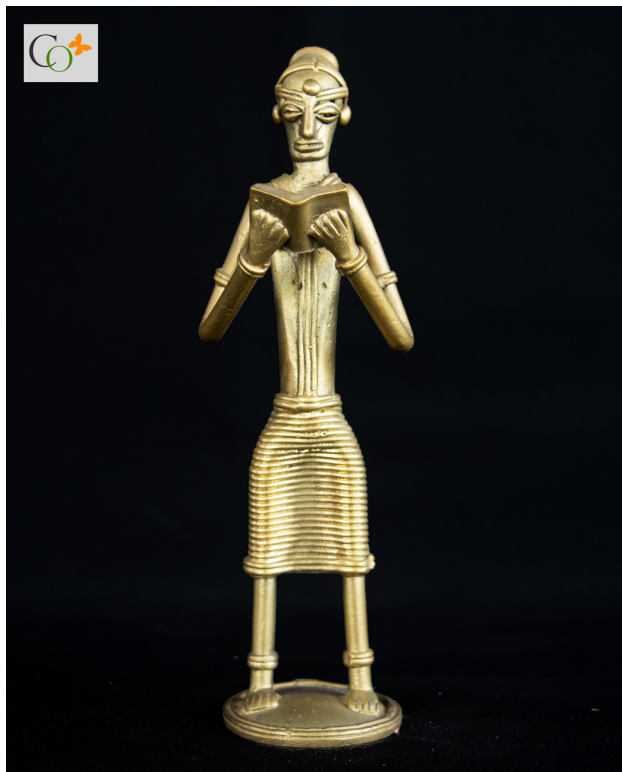

[Read More](#)

SKU: 01229

Price: ₹1,960.00 inc. GST

Stock: outofstock

Categories: [Elephant Statue](#), [Animals & Birds Statues](#), [Decor](#), [Idols](#), [Ugly Dolls](#)

Product Description

Dhokra Art of Odisha Tribal Woman Holding Her Son Statue 6 in

[Read More](#)

SKU: 01205

Price: ~~₹2,800.00~~ Original price was: ₹2,800.00. ₹2,238.88 Current price is: ₹2,238.88. inc. GST

Stock: outofstock

Categories: [Decor](#), [Idols](#)

Product Description

Dhokra Art Tribal Woman Standing and Reading Book Statue 6 in

[Read More](#)

SKU: 01203

Price: ₹1,344.00 Original price was: ₹1,344.00. ₹
1,118.88 Current price is: ₹1,118.88. inc. GST

Stock: outofstock

Categories: [Decor](#), [Idols](#)

Product Description

Tribal Couple Playing Dholak Standing Statue

[Read More](#)

SKU: 01200

Price: ₹2,688.00 Original price was: ₹2,688.00. ₹
2,126.88 Current price is: ₹2,126.88. inc. GST

Stock: outofstock

Categories: [Decor](#), [Idols](#)

Product Description

Dhokra Art Fish Set Idols 6 inch