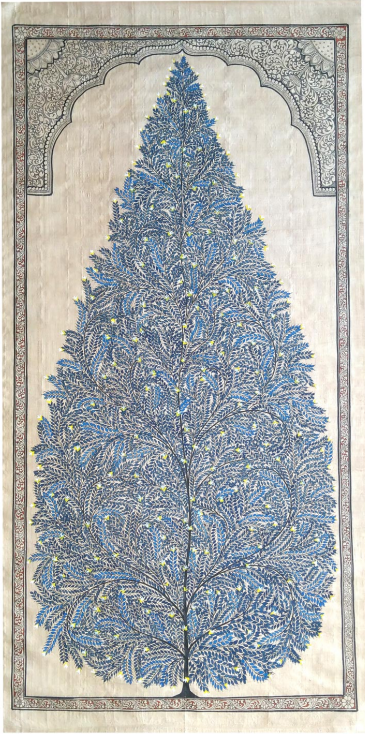

The Blue leaves Tasar Painting 20 x 40 in

[Read More](#)

SKU: 00976

Price: ₹48,160.00 inc. GST

Stock: outofstock

Categories: [Patachitra Paintings](#), [Wall Decor](#)

Tags: [handmade painting](#), [tasar leaves painting](#), [tasar painting](#), [tasar paintings](#), [tasar tree painting](#)

Product Description