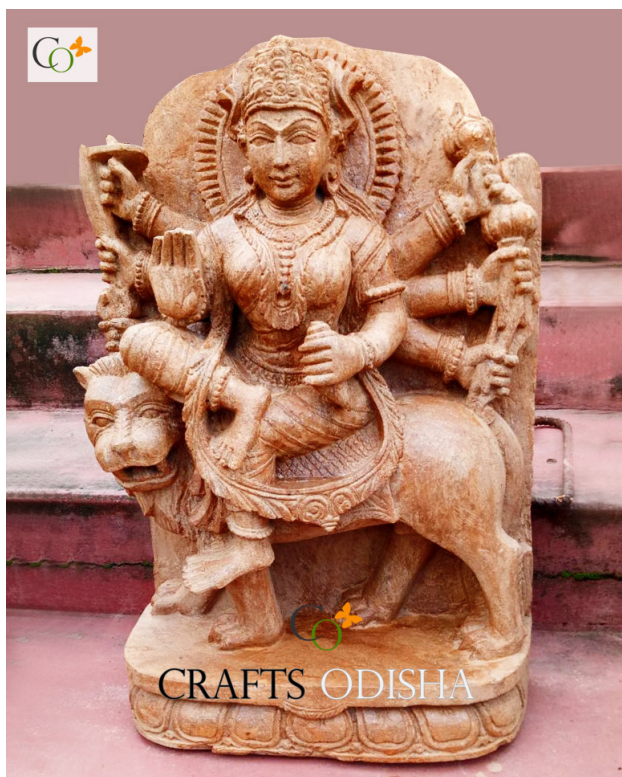

Maa Astabhuja Sherawali Ma Jagadamba Sandstone Murti 30 inch

[Read More](#)

SKU: 01452

Price: ₹46,000.00 inc. GST

Stock: outofstock

Categories: [Hindu Statues](#), [Maa Durga Statue](#), [Statues & Sculptures](#)

Tags: [Garden Stone Statue](#), [Maa Durga Idol](#), [Maa Durga Moorti](#), [Maa Durga Murti](#), [Maa Durga Statue for Home](#), [Maa Sherawali Statue](#), [Outdoor Stone Staue](#), [Statue for Temple](#)

Product Description

A charming sculptural Murti of Sherawali Maa with a slight distress finish, well-suited to/for any interior or exterior, wherever you want to exhibit. The 30 inch Jagadamba Murti is Pocket friendly with ample decorative appeal. Material:

Sandstone / Red stone Dimension (HWL): 30 x 21 x 10 inch **Position:** Sitting **Height:** 2.5 ft (approx.) A quick come out of the artifact:

- Goddess Durga is the divine universal mother, the protector of morality and destroyer of sins.
- The fearsome Goddess can be seen sitting on her mount lion, armored with many weapons over a lotus plinth.
- The motherly figure is beautifully engraved with jewelry all over her body, brilliantly showcased by the deft hands of the carver.

The personification of courage and victory:

- "**Du**" means difficult and "**Ga**" means to cross over, therefor Durga means a fort difficult to crossover. Symbolizing her as a fort that is impossible to traverse to reach the empire.