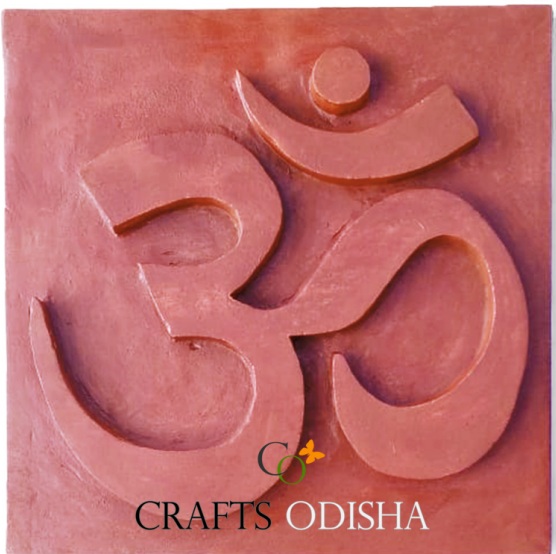

Sandstone OM Symbol Engraved Plate Work 18 x 18 in

[Read More](#)

SKU: 01470

Price: ₹10,080.00 inc. GST

Stock: outofstock

Categories: [Hindu Statues](#), [Modern Sculptures](#), [Other God/Godess Statues](#), [Statues & Sculptures](#), [Stone Engraving / Name Plates](#)

Tags: [Big Stone Wall Panel](#), [Indoor Stone Statue](#), [Outdoor Stone Statue](#), [Stone Plate Work](#), [Stone Statue for Hotel](#), [Stone Statue for Villa](#)

Product Description