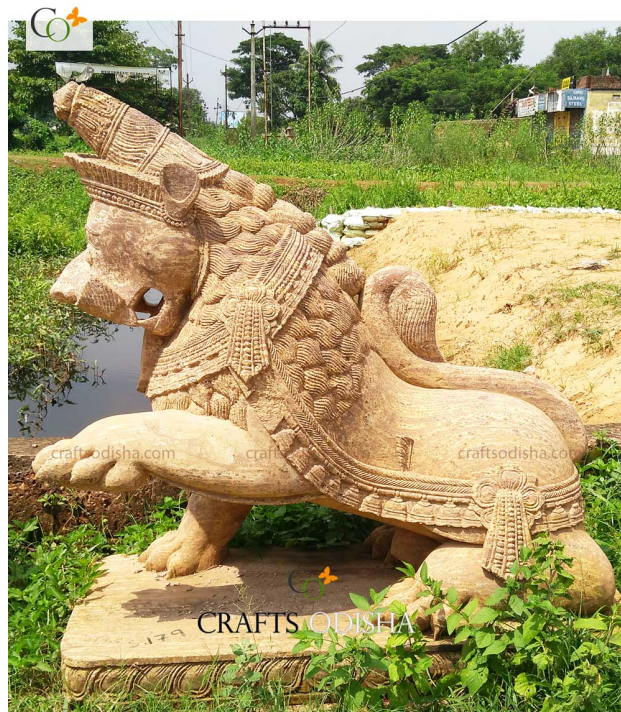

- An elephant is ridden by Lord Indra known as "Airavat". He appeared during the churning of the ocean of milk.
- Hindu Goddess Laxmi also is widely known as Gaja-Laxmi, here "Gaja" means elephant, thus Gajalaxmi means, Laxmi with elephants. She is always seen flanked on both sides by an elephant (Gaja).
- In Buddhism too the elephant has a significant role, as, before the birth of Lord Buddha, his mother Maya dreamed of an elephant.

Tips to follow while placing the powerful mammal with benefits:

- Placing the statue at the entrance is considered to be lucky.
- Place him facing outward whenever you place him at any entrance of home, office, or restaurant.
- Place it in the north direction for career and academic growth.
- The downward elephant trunk represents the ability to solve challenges, such position of the trunk is beneficial for office, warehouse related work environment.
- Place it around the garden, lawn, front yard of restaurant, palace, park, Swimming pool, fountain, and zoo. You opt to place it on both sides or even maximize the number with your requirement.

Cleaning instruction: No matter whether it is placed, indoor or outdoor, you need to care of the statue. So that dust won't make any compile on its surface. So you just clean it with running water or wipe it down with a cloth or broom.

Outdoor Sa for Landscap 2pcs)

[Read More](#)

SKU: 01508

Price: ₹218,400.00

Stock: outofstock

Categories: [Lion S](#)
[Garden Sculptures,](#)
[Sculptures](#)

Tags: [Animal Statu](#)
[Home,](#) [Big Size Lion](#)