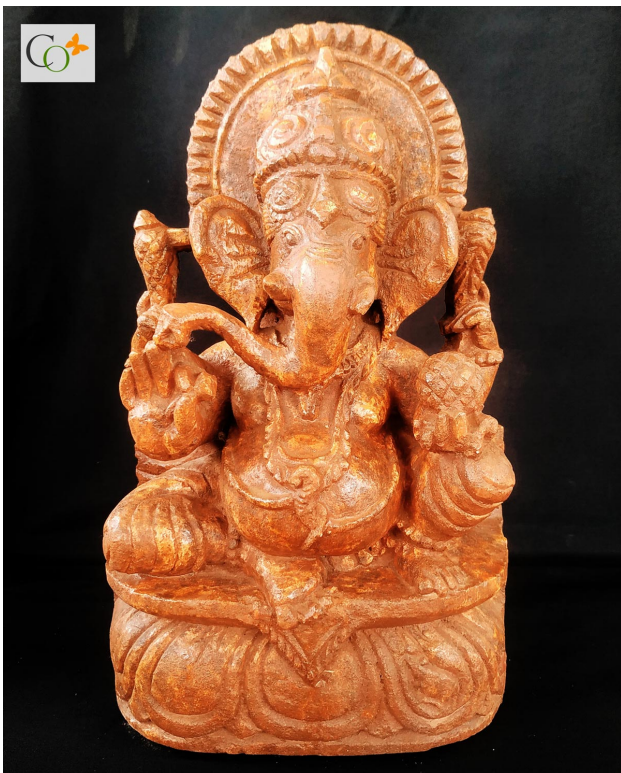

Sandstone Polished Ganesha Sitting Statue 1ft

[Read More](#)

SKU: 01054

Price: ₹13,500.00 inc. GST

Stock: outofstock

Categories: [Ganesha Statues](#), [Hindu Statues](#), [Statues & Sculptures](#)

Product Description