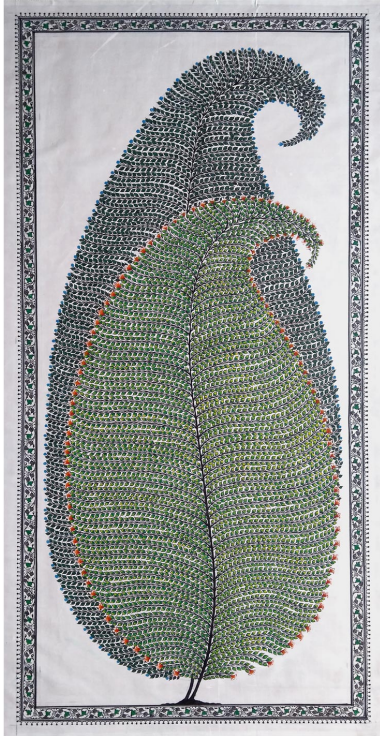

Product Description

Down Trunk Wooden Standing Elephant Idols Set

[Read More](#)

SKU: 00988

Price: ₹1,176.00 inc. GST

Stock: outofstock

Categories: [Decor](#), [Idols](#)

Product Description