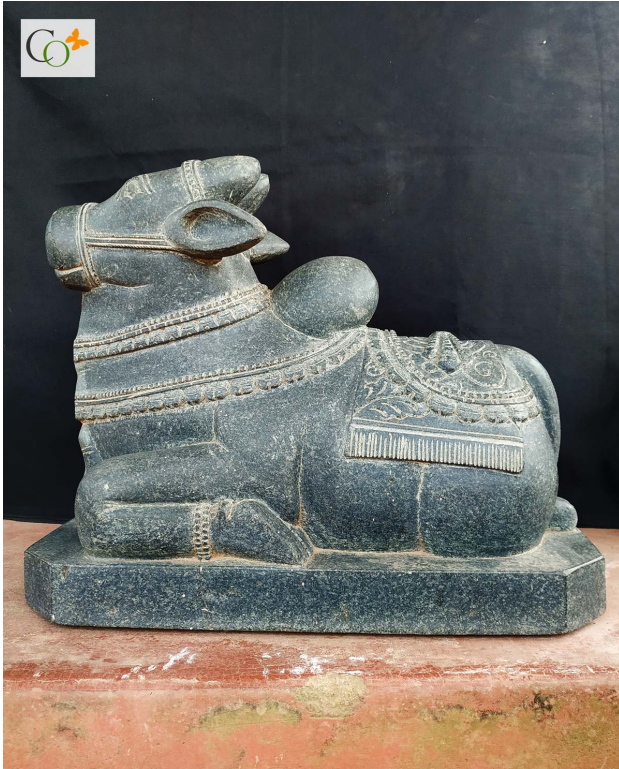

Conserve the beauty of your decorative stone for a prolonged period:

- Decorative stone not only ornaments the decoration also amplify the mood of the onlooker.
- Day to day dust and dirt accrue on the statue which diminishes the beauty of the artifact, but through a simple dusting, the statue will reappear its charm.
- For that, you need a small paintbrush or rag and wipe off the dust from its surface.
- Just do this every once in a while to keep the dirt at bay.

Granite Stone Bull Nandi Statue 15 in

[Read More](#)

SKU: 01045

Price: ₹40,000.00 inc. GST

Stock: outofstock

Categories: [Animals & Birds Statues](#), [Hindu Statues](#), [Statues & Sculptures](#)

Product Description

Pick up the rich character sculpture from CRAFTS ODISHA, rustic, and charming granite stone bull Nandi statue is too much for its incredible detail. Material:

Sandstone Redstone Dimension(HWL): 15 x 10.5 x 19 inch **Position:** Sitting **Height:** 1.5 ft

On show:

- It is a sculpture of Bull "Nandi" made from Granite.
- Generally, Bull Nandi is seen sitting on a pedestal, called "Nandi mandapa" in a position where one leg is tucked under his body while the other is raised.
- Enriched with shallow carving, embellished with bells, clappers, a double row of the necklace, a hump on their back(it depicts that he is a Brahmin bull), with the dewlap.