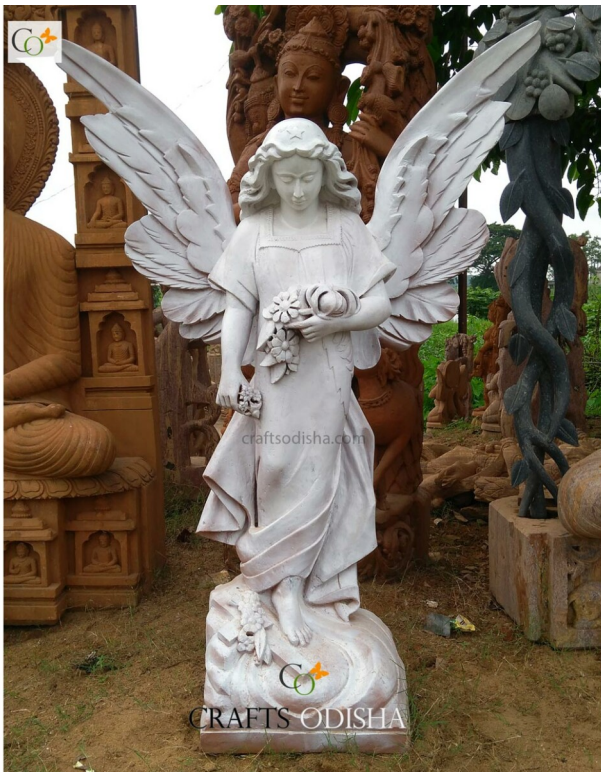

Sandstone White Polished Girl Angel Statue Sculpture for Outdoor

[Read More](#)

SKU: 01565

Price: ₹168,000.00 inc. GST

Stock: instock

Categories: [Apsara Sculpture Khajuraho](#) | [Angel Statue](#), [Hindu Statues](#), [Modern Sculptures](#), [Statues & Sculptures](#)

Tags: [Angel Stone Statue for Garden Outdoor](#), [Modern Sculpture](#), [Modern Stone Angel Statue for Export](#), [Modern Stone Sculpture](#), [Modern Stone Statue Manufacturer](#), [Sand Stone Angel Statue for Home Decor](#), [Sand Stone Lady Statue Manufacturer](#), [Stone Lady Statue for Home Decor](#)