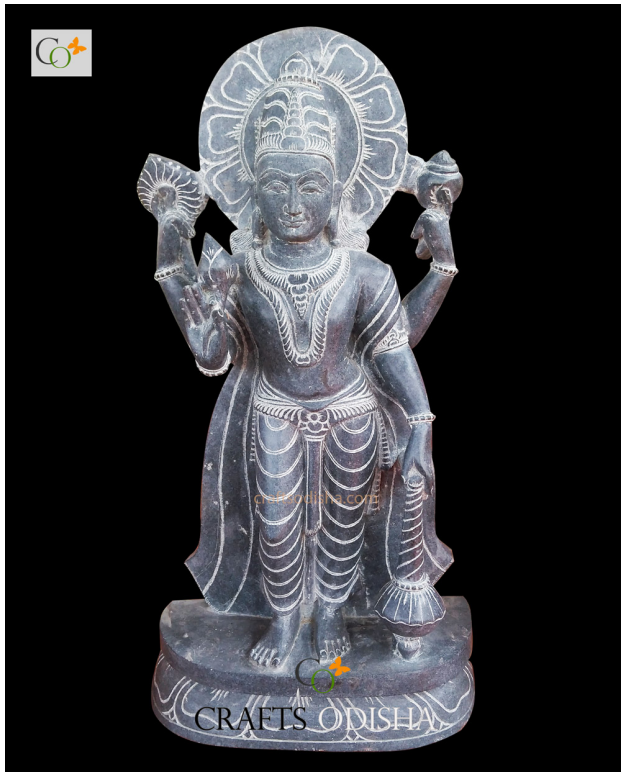

Granite Black Stone Vishnu Bhagwan Murti Standing Statue for Home 2.5 ft

[Read More](#)

SKU: 01597

Price: ₹110,000.00 inc. GST

Stock: instock

Categories: [Hindu Statues](#), [Statues & Sculptures](#), [Vishnu Statues](#)

Tags: [Black Granite Stone Statue Manufacturer](#), [Granite Stone Vishnu Idol for Temple Puja](#), [Granite Stone Vishnu Sculpture for Outdoor](#), [Stone Narayan Statue for Home](#), [Stone Vishnu Statue For Home](#)

Product Description