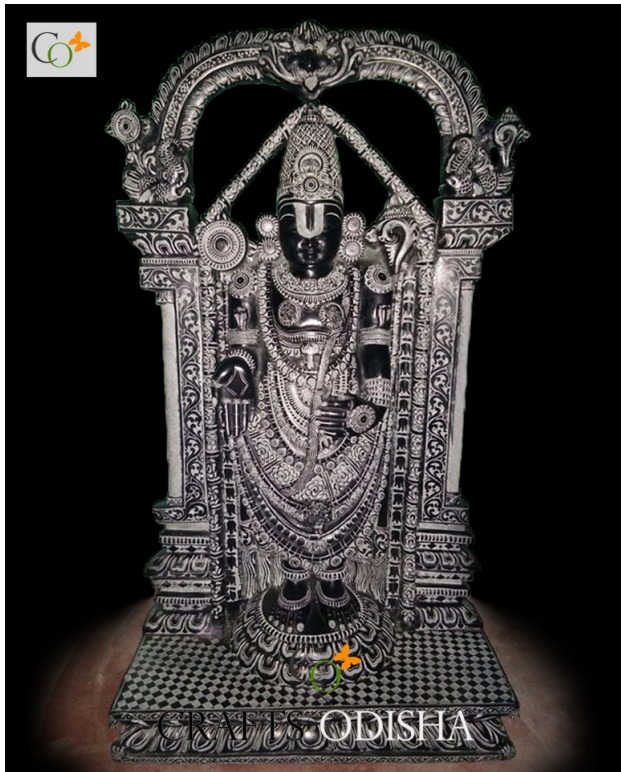

Black Mahabalipuram Stone Balaji Statue 2 ft

[Read More](#)

SKU: 01459

Price: Call for price

Stock: instock

Categories: [Hindu Statues](#), [Statues & Sculptures](#), [Vishnu Statues](#)

Tags: [Balaji Stone Statue](#), [Black Stone Idol](#), [Garden Stone Statue](#), [Indoor Stone Statue](#), [Outdoor Stone Statue](#), [Statue for Temple](#), [Tirupati Balaji Stone Idol](#)

Product Description