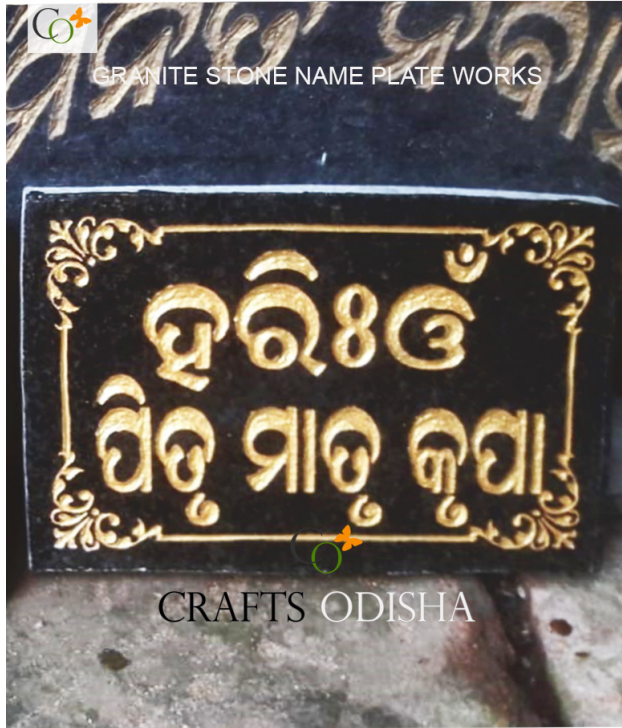

Black Granite Stone Engraving Hari OM Name Plate for Home

[Read More](#)

SKU: 01476

Price: Call for price

Stock: instock

Categories: [Hindu Statues](#), [Modern Sculptures](#), [Other God/Godess Statues](#), [Statues & Sculptures](#), [Stone Engraving / Name Plates](#)

Tags: [Name Plate for Home](#), [Stone Engraving Works](#), [Stone Name Plates](#), [wall decor](#), [Wall fixing](#)

Product Description