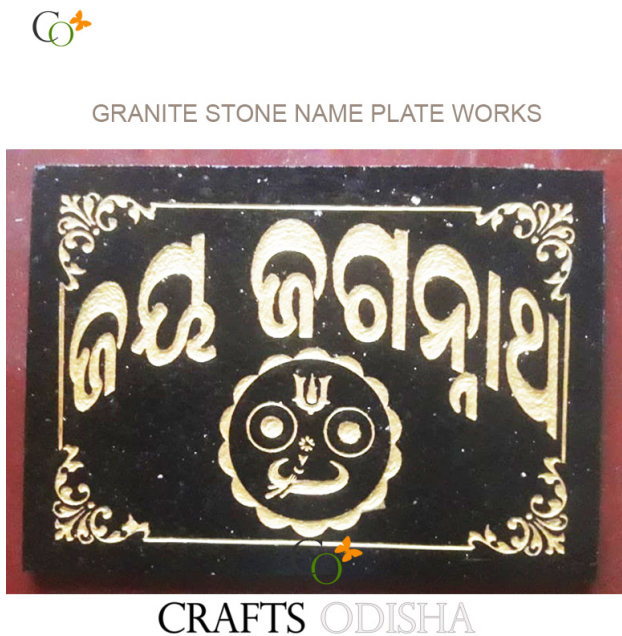

Black Granite Stone Engraving Jai Jagannath Name Plate for Home

[Read More](#)

SKU: 01475

Price: Call for price

Stock: instock

Categories: [Hindu Statues](#), [Modern Sculptures](#), [Other God/Godess Statues](#), [Statues & Sculptures](#), [Stone Engraving / Name Plates](#)

Tags: [Name Plate for Home](#), [Stone Engraving Works](#), [Stone Name Plates](#), [wall decor](#), [Wall fixing](#)

Product Description