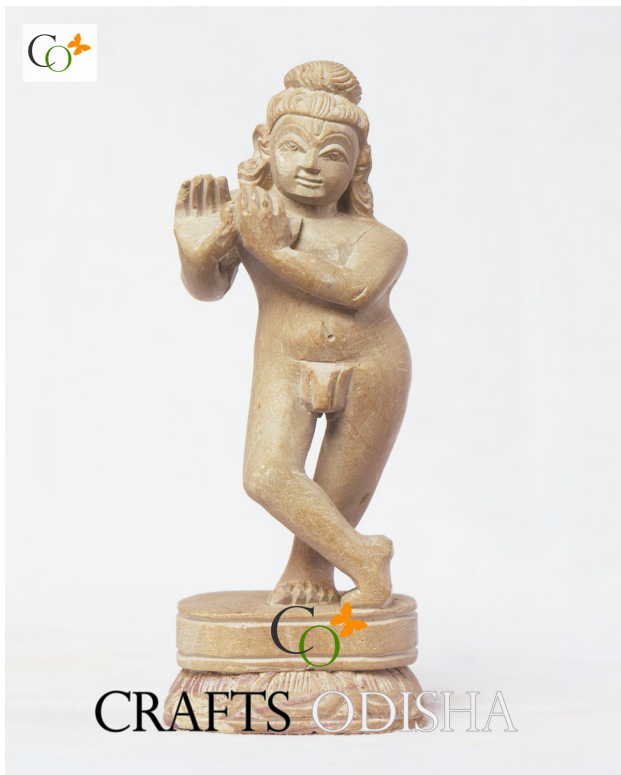

Nanga Bal Gopal Standing Pink Stone Soft Stone Idol 4.5 inch

[Read More](#)

SKU: 01371

Price: ₹4,000.00 inc. GST

Stock: instock

Categories: [Hindu Statues](#), [Laddu Gopal Murti](#), [Statues & Sculptures](#)

Tags: [Bal Krishna Idol](#), [Car Dashboard Idols](#), [Child Krishna Statue](#), [Idols Made of Stone](#), [Kanha Statue](#), [Statue for Home](#)

Product Description

The soapstone sculptures of Bal Gopal provide a pleasing and visual delight on the onlooker. This design serves a minimalist look that fits well with a variety of interiors. **Material:** Pink stone / Soapstone **Dimension(HWL):** 4.5 x 1.5 x 1.2 inch **Position:** Standing **Impressive stone sculptures of the Nanga Bal Gopal:**

- The stone sculpture is standing on a plinth with legs crossed with each other.
- Striking in his famous pose of playing the flute.
- Odisha is globally famous for its astonishing stone carving.

Lord Krishna the "Divine child" the "Bal Gopal" :

- It is the childhood form of Lord Krishna. The eighth incarnation of Lord Vishnu.
- He has shown his divine power right from his birth, widely known as his "Bal Leela".
- He was very mischievous in his childhood and a prankster.
- Gopal means "cowherd". "Gou" means "cow" and "pala" means the protector. Which form the word, Gopal.
- He is also known as the Ladoo Gopal. Who loves Ladoo of Makhan (Butter).

Benefits and placement suggestion of keeping the Bal Gopal stone sculptures: