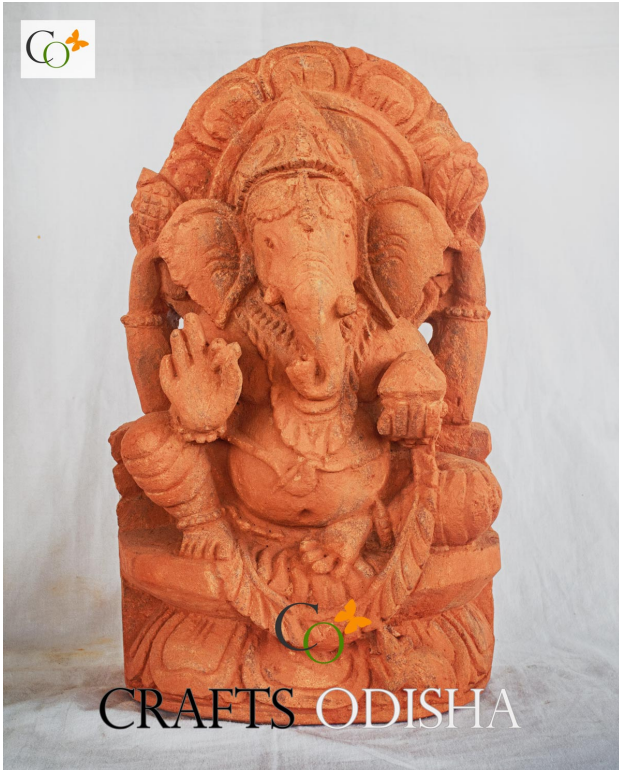

Sand Stone Rare Middle Trunk Sushumna Ganesha Idol 12 inch

[Read More](#)

SKU: 01360

Price: ₹14,000.00 inc. GST

Stock: instock

Categories: [Ganesha Statues](#), [Hindu Statues](#)

Tags: [ganesha murti](#), [Ganesha Moorti Idol](#), [Ganesha Statue for Home](#), [Ganesha Statue for Temple](#), [Ganesha Statue Manufacture](#), [Ganesha Statue Online](#), [Shushamna Ganesha Idol](#), [statue for home decor](#)