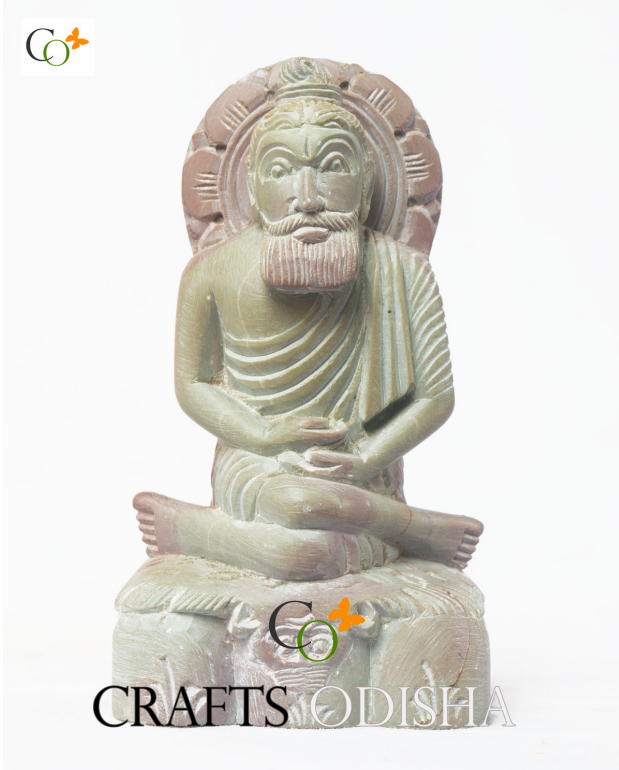

Product Description

Loknath Baba Pink Stone Soap Stone Statue 4 inch

[Read More](#)

SKU: 01368

Price: ₹4,000.00 inc. GST

Stock: instock

Categories: [Hindu Statues](#), [Other God/Godess Statues](#), [Statues & Sculptures](#)

Tags: [Baba Loknath](#), [Soft Stone Statue](#), [Statue for Home](#), [statue for puja](#)

Product Description