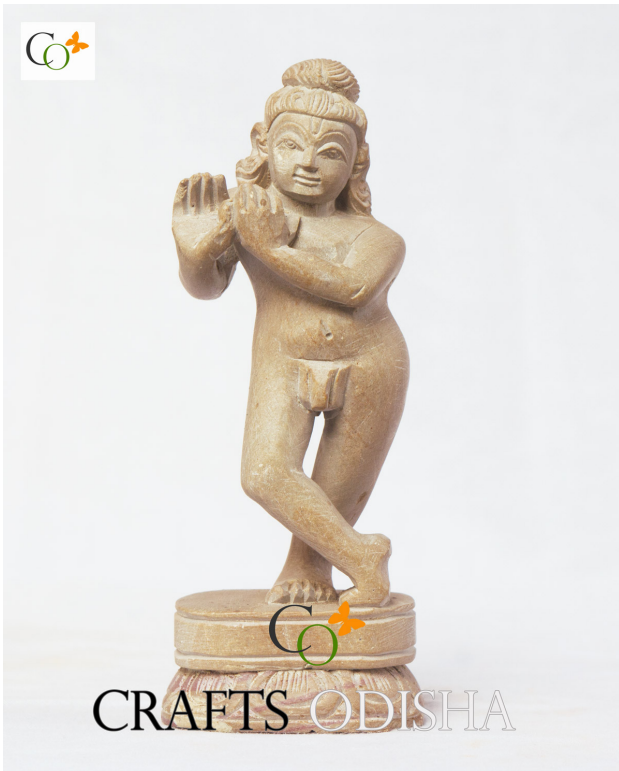

Nanga Bal Gopal Standing Pink Stone Soft Stone Idol 4.5 inch

[Read More](#)

SKU: 01371

Price: ₹4,000.00 inc. GST

Stock: instock

Categories: [Hindu Statues](#), [Laddu Gopal Murti](#), [Statues & Sculptures](#)

Tags: [Bal Krishna Idol](#), [Car Dashboard Idols](#), [Child Krishna Statue](#), [Idols Made of Stone](#), [Kanha Statue](#), [Statue for Home](#)

Product Description