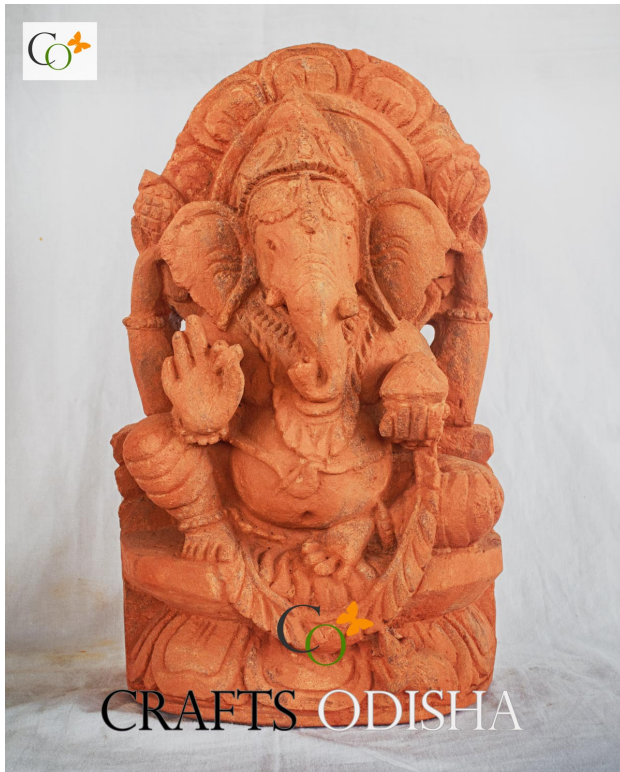

Product Description

Sand Stone Rare Middle Trunk Sushumna Ganesha Idol 12 inch

[Read More](#)

SKU: 01360

Price: ₹14,000.00 inc. GST

Stock: instock

Categories: [Ganesha Statues](#), [Hindu Statues](#)

Tags: [ganesh murti](#), [Ganesha Moorti Idol](#), [Ganesha Statue for Home](#), [Ganesha Statue for Temple](#), [Ganesha Statue Manufacture](#), [Ganesha Statue Online](#), [Shushamna Ganesha Idol](#), [statue for home decor](#)

Product Description