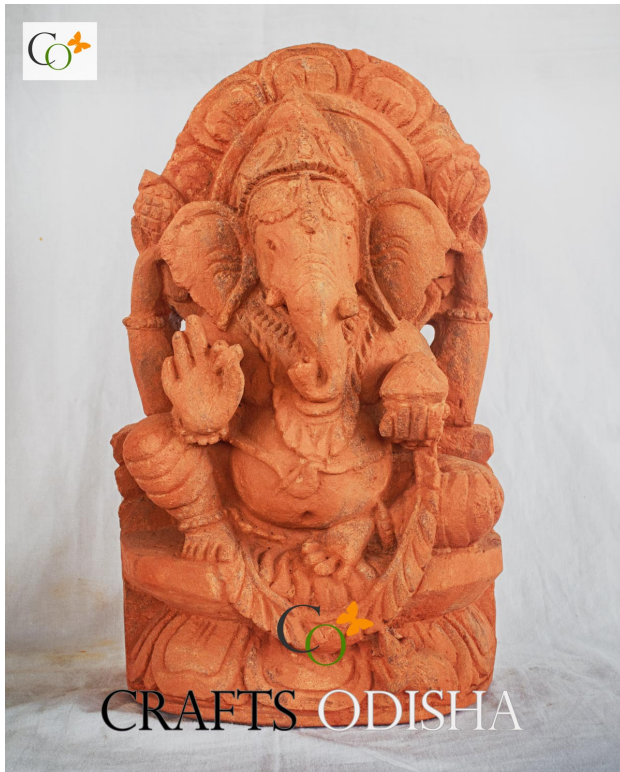

Handcrafted Baby Krishna on Leaf Idol in Pink Stone 3 inch

[Read More](#)

SKU: 01376

Price: ₹3,000.00 inc. GST

Stock: instock

Categories: [Hindu Statues](#), [Krishna Statues](#), [Statues & Sculptures](#)

Product Description

The soapstone sculptures of Bal Gopal provide a pleasing and visual delight on the onlooker. This design serves a minimalist look that fits well with a variety of interiors. **Material:** Pink stone / Soapstone **Dimension(HWL):** 4.5 x 1.5 x 1.2 inch **Position:** Standing **Impressive stone sculptures of the Nanga Bal Gopal:**

Product Description

Loknath Baba Pink Stone Soap Stone Statue 4 inch

[Read More](#)

SKU: 01368

Price: ₹4,000.00 inc. GST

Stock: instock

Categories: [Hindu Statues](#), [Other God/Godess Statues](#), [Statues & Sculptures](#)

Tags: [Baba Loknath](#), [Soft Stone Statue](#), [Statue for Home](#), [statue for puja](#)

Product Description

Sand Stone Rare Middle Trunk Sushumna Ganesha Idol 12 inch

[Read More](#)

SKU: 01360

Price: ₹14,000.00 inc. GST