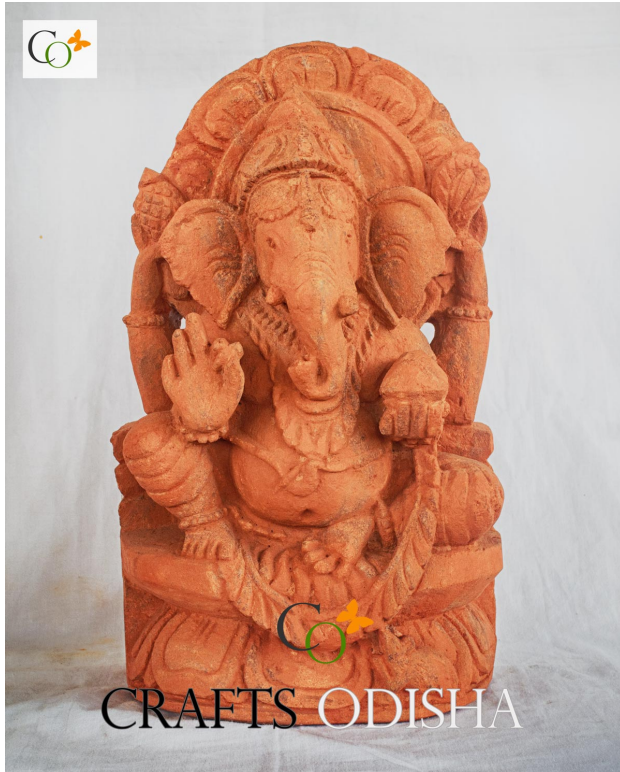

Handcrafted Baby Krishna on Leaf Idol in Pink Stone 3 inch

[Read More](#)

SKU: 01376

Price: ₹3,000.00 inc. GST

Stock: instock

Categories: [Hindu Statues](#), [Krishna Statues](#), [Statues & Sculptures](#)

Product Description

The soapstone sculptures of Bal Gopal provide a pleasing and visual delight on the onlooker. This design serves a minimalist look that fits well with a variety of interiors. **Material:** Pink stone / Soapstone **Dimension(HWL):** 4.5 x 1.5 x 1.2 inch **Position:** Standing **Impressive stone sculptures of the Nanga Bal Gopal:**

Product Description

Loknath Baba Pink Stone Soap Stone Statue 4 inch

[Read More](#)

SKU: 01368

Price: ₹4,000.00 inc. GST

Stock: instock

Categories: [Hindu Statues](#), [Other God/Godess Statues](#), [Statues & Sculptures](#)

Tags: [Baba Loknath](#), [Soft Stone Statue](#), [Statue for Home](#), [statue for puja](#)

Product Description

Sand Stone Rare Middle Trunk Sushumna Ganesha Idol 12 inch

[Read More](#)

SKU: 01360

Price: ₹14,000.00 inc. GST