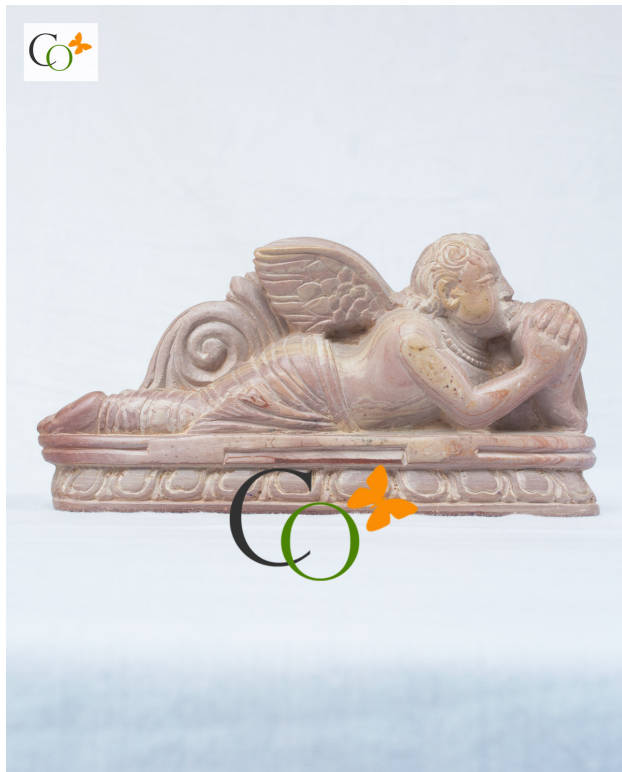

Soapstone Debdoot Apsara Blowing Shankh Statue

[Read More](#)

SKU: 01310

Price: ₹6,720.00 inc. GST

Stock: instock

Categories: [Apsara Sculpture Khajuraho](#) | [Angel Statue](#), [Hindu Statues](#), [Statues & Sculptures](#)

Product Description