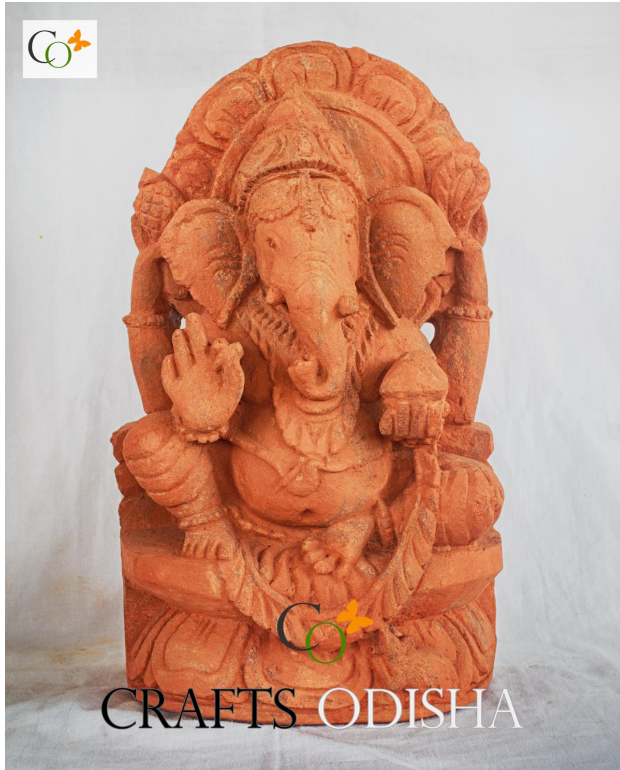

Handcrafted Baby Krishna on Leaf Idol in Pink Stone 3 inch

[Read More](#)

SKU: 01376

Price: ₹3,000.00 inc. GST

Stock: instock

Categories: [Hindu Statues](#), [Krishna Statues](#), [Statues & Sculptures](#)

Product Description

The soapstone sculptures of Bal Gopal provide a pleasing and visual delight on the onlooker. This design serves a minimalist look that fits well with a variety of interiors. **Material:** Pink stone / Soapstone **Dimension(HWL):** 4.5 x 1.5 x 1.2 inch **Position:** Standing **Impressive stone sculptures of the Nanga Bal Gopal:**

Product Description

Loknath Baba Pink Stone Soap Stone Statue 4 inch

[Read More](#)

SKU: 01368

Price: ₹4,000.00 inc. GST

Stock: instock

Categories: [Hindu Statues](#), [Other God/Godess Statues](#), [Statues & Sculptures](#)

Tags: [Baba Loknath](#), [Soft Stone Statue](#), [Statue for Home](#), [statue for puja](#)

Product Description

Sand Stone Rare Middle Trunk Sushumna Ganesha Idol 12 inch

[Read More](#)

SKU: 01360

Price: ₹14,000.00 inc. GST