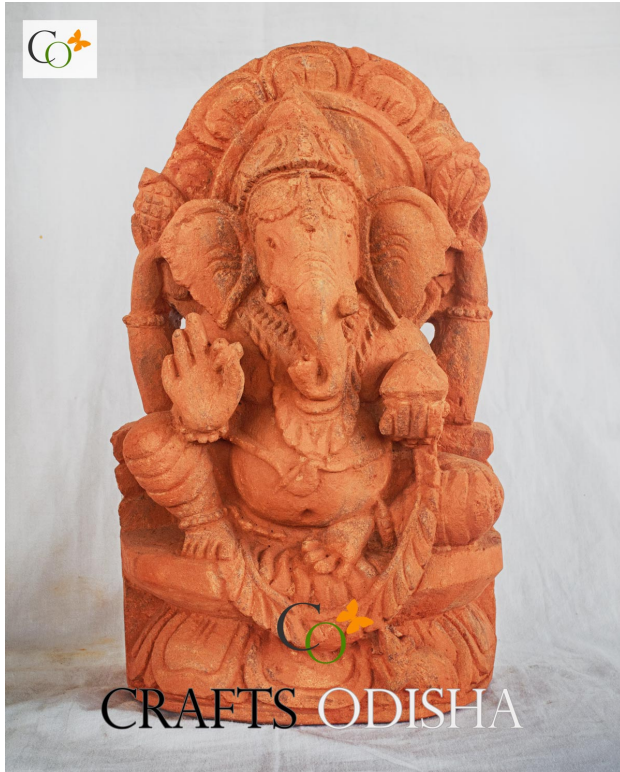

Product Description

Sand Stone Rare Middle Trunk Sushumna Ganesha Idol 12 inch

[Read More](#)

SKU: 01360

Price: ₹14,000.00 inc. GST

Stock: instock

Categories: [Ganesha Statues](#), [Hindu Statues](#)

Tags: [ganesh murti](#), [Ganesha Moorti Idol](#), [Ganesha Statue for Home](#), [Ganesha Statue for Temple](#), [Ganesha Statue Manufacture](#), [Ganesha Statue Online](#), [Shushamna Ganesha Idol](#), [statue for home decor](#)

Product Description