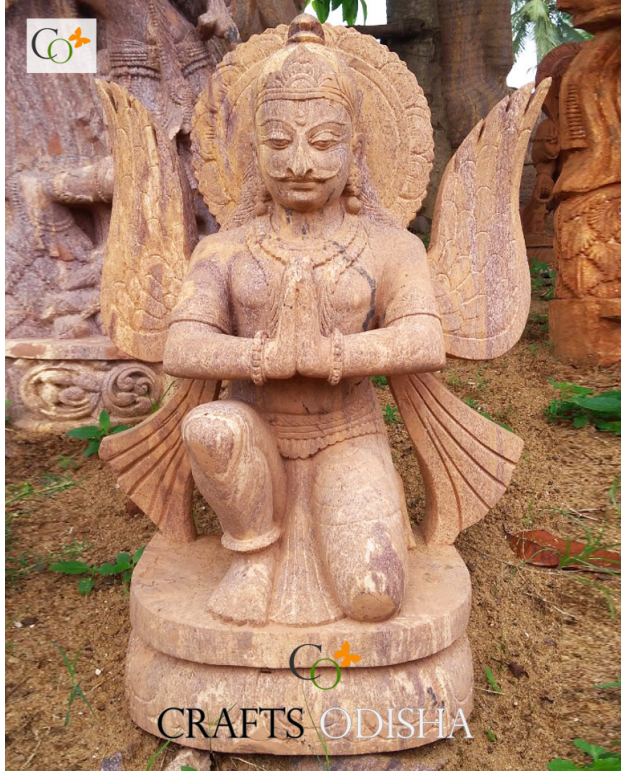

- The sculpt is built from durable stone-like Sandstone.
- Sandstone or khondalite stone materials are weather-proof and do not disintegrate easily.
- By using a cloth or broom clean up the surface of the stone sculptures.
- Dust it periodically, to keep away the dirt from accumulating.

Sandstone Garuda Sitting Statue 30 inch

[Read More](#)

SKU: 01439

Price: ₹56,000.00 inc. GST

Stock: outofstock

Categories: [Garuda Statues](#), [Hindu Statues](#)

Tags: [garden statue](#), [Sandstone Garuda Statue](#), [statue for home decor](#), [Vahan of Lord Vishnu](#)

Product Description

Give your decoration a high-end look with the Garuda sitting rugged textured statue of 2.5 ft, a delightful appeal on both interior and exterior themes. **Material:** Sandstone / Khondalite Stone **Height:** 2.5 ft (approx.) **Dimension(HWL):** 30 x 24 x 10 inch **Position:** Kneeling **Elucidation of the stone sculptures:**

- The structure is seen kneeling with one leg bent and the other stretch behind on the lotus pedestal.
- His hands are folded in adoration, with partially open wings.
- The statue is made by the artisans of Odisha, where stone engraving is globally famous for its intricate design.

Garuda; The legendry bird

- Garuda is the Vahana of Lord Vishnu.