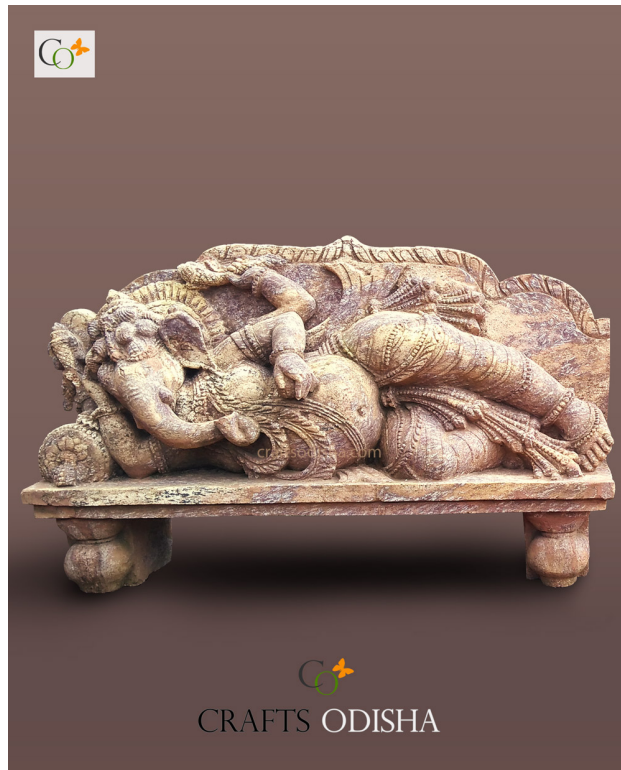

Sandstone Ganesha on a bed Statue for Home

[Read More](#)

SKU: 01549

Price: ₹27,000.00 inc. GST

Stock: onbackorder

Categories: [Ganesha Statues](#), [Hindu Statues](#), [Statues & Sculptures](#)

Tags: [Big Ganesha Statue](#), [Decorative Statue for Home](#), [Decorative Statue for Home](#), [Ganesha God Statue](#), [Ganesha Idol at Home](#), [Statue Decor for Ganesha](#), [Ganesha Stone Statue](#)