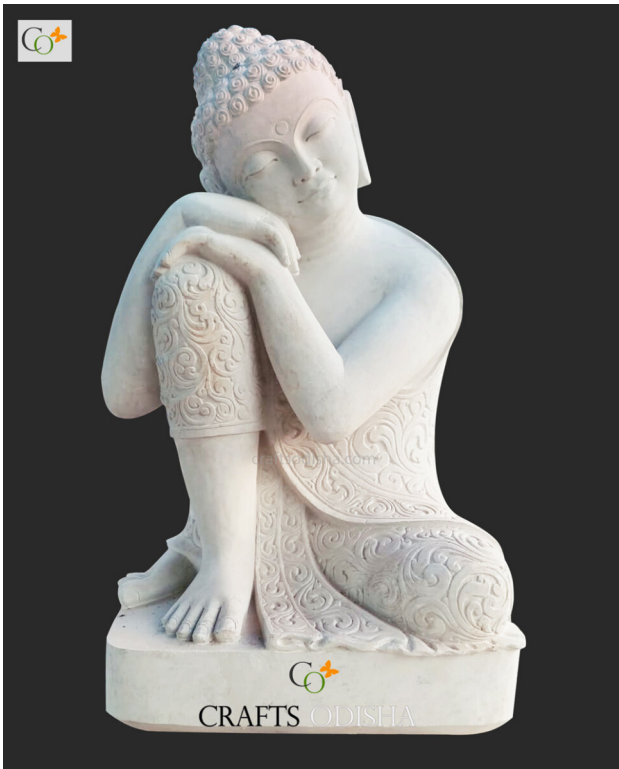

White Sandstone Peaceful Resting Garden Buddha Statue 2.5 ft

[Read More](#)

SKU: 01728

Price: ₹66,000.00 inc. GST

Stock: onbackorder

Categories: [Buddha Statues](#), [Garden Buddha Statue](#), [Sitting Buddha Statues](#), [Statues & Sculptures](#)

Tags: [Buddha Decor for Garden](#), [Buddha Garden Landscaping](#), [Buddha Garden Statue](#), [Buddha Home Decor Statues](#), [Buddha Statue for Home Decor](#), [Buddha Statue Online for Home and Garden](#), [Buddha Stone Sculpture](#), [White Sandstone Statue Manufacturer](#)