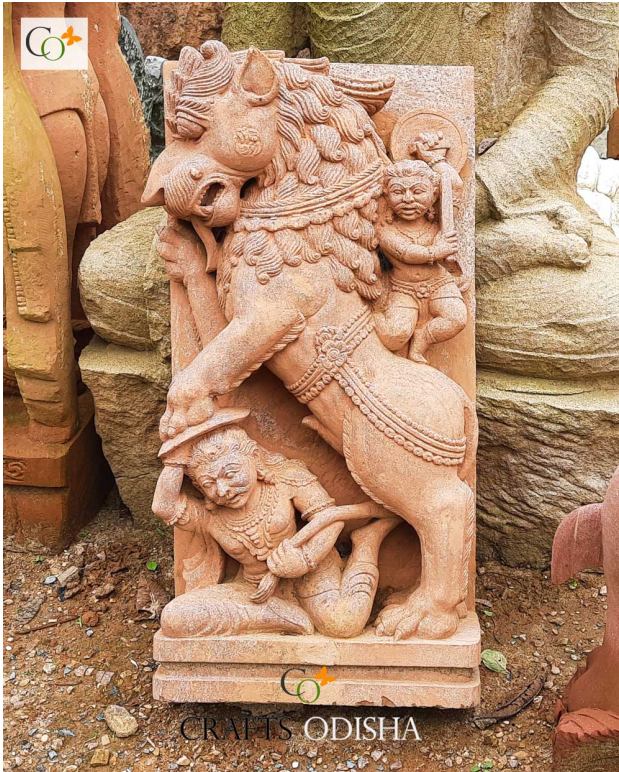

Product Description

Lion Fighting Odisha Sand Stone Statue for Home

[Read More](#)

SKU: 01502

Price: ₹50,000.00 inc. GST

Stock: onbackorder

Categories: [Lion Statues](#), [Animals & Birds Statues](#), [Garden Sculptures](#), [Hindu Statues](#), [Statues & Sculptures](#)

Tags: [Animal Statue for Garden](#), [Animal Statue for Home](#), [garden decor](#), [Garden Stone Statue](#), [home décor](#), [Lion Sculpture](#), [Outdoor Stone Statue](#), [Statue for Home](#), [Stone Lion Fighting Statue](#), [stone lion idol](#), [stone lion statue](#)

Product Description