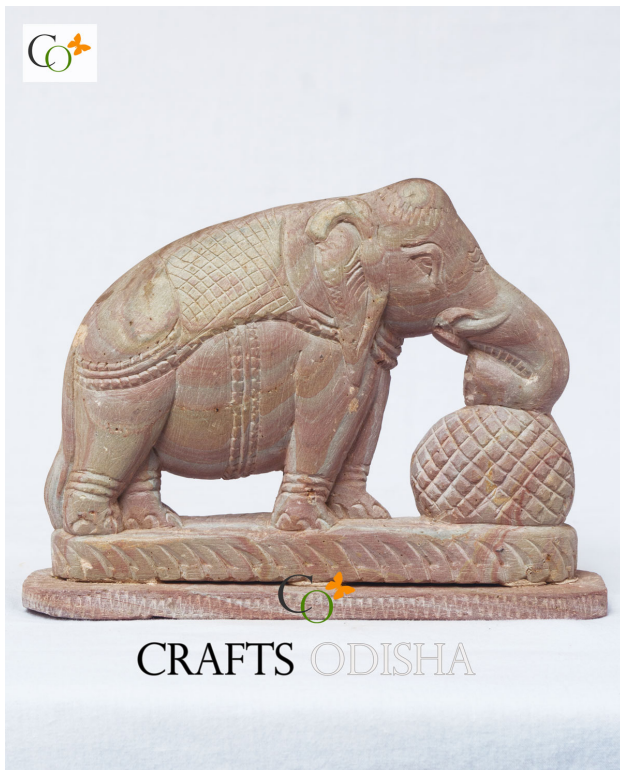

- More can be more, it looks great on deck or patio.
- Boost your hallway ideas, corridor, and entryway for a stylish entranceway.

The benefits of keeping the lovely pair:

- Peacock pairs represent love, so keeping them will invite love, peace & luck.
- Success and promotion won't take long when it is played in business / office.
- Considered a good omen that was able to ward off evil spirits.
- Remove the misfortune and invite prosperity with the duo statue.

Keep the dust off your home garden statue:

- Every outdoor statue collected dust over time, especially when they are in open. But don't sweat it this cleaning won't take your time or effort with the following simple step.
- Use a feather brush or small blister brush to get rid of dust, even from the crevices from the carvings.
- Dust it from time to time & enjoy the home garden statue longer.

Soapstone Unique Designer Elephant Statue 6.5 inch

[Read More](#)

SKU: 01425

Price: ₹6,160.00 inc. GST

Stock: instock

Categories: [Animals & Birds Statues](#), [Elephant Statue](#), [Hindu Statues](#), [Statues & Sculptures](#)

Tags: [Elephant figurine](#), [Elephant Idol](#), [Elephant Statue](#), [Elephant Statue for Home](#), [gifting statue](#), [statue for home decor](#), [table decor](#), [table top](#), [Table Top Decor](#), [Table Top Idols](#), [Table Top Statues](#), [Vastu Elephant Idol](#)

Product Description