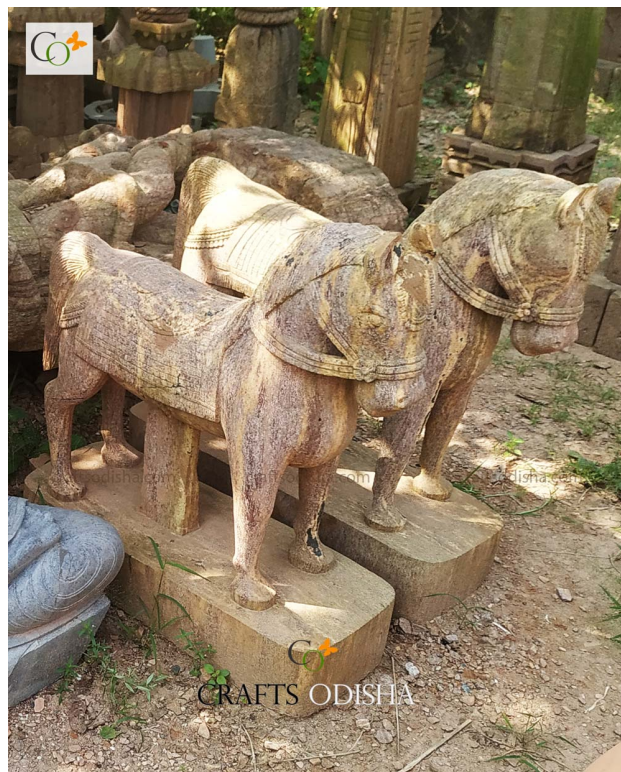

- An elephant is ridden by Lord Indra known as "Airavat". He appeared during the churning of the ocean of milk.
- Hindu Goddess Laxmi also is widely known as Gaja-Laxmi, here "Gaja" means elephant, thus Gajalaxmi means, Laxmi with elephants. She is always seen flanked on both sides by an elephant (Gaja).
- In Buddhism too the elephant has a significant role, as, before the birth of Lord Buddha, his mother Maya dreamed of an elephant.

Tips to follow while placing the powerful mammal with benefits:

- Placing the statue at the entrance is considered to be lucky.
- Place him facing outward whenever you place him at any entrance of home, office, or restaurant.
- Place it in the north direction for career and academic growth.
- The downward elephant trunk represents the ability to solve challenges, such position of the trunk is beneficial for office, warehouse related work environment.
- Place it around the garden, lawn, front yard of restaurant, palace, park, Swimming pool, fountain, and zoo. You opt to place it on both sides or even maximize the number with your requirement.

Cleaning instruction: No matter whether it is placed, indoor or outdoor, you need to care of the statue. So that dust won't make any compile on its surface. So you just clean it with running water or wipe it down with a cloth or broom.

Sandstone Ashwa Murti Set for Vastu Decor

[Read More](#)

SKU: 01515

Price: Call for price

Stock: instock

Categories: [Animal Statues](#), [Sculptures](#), [Hindu Statues](#)

Tags: [Animal Statues](#), [Home](#), [Ashwa Murti](#), [Statue](#), [Godha Murti](#)