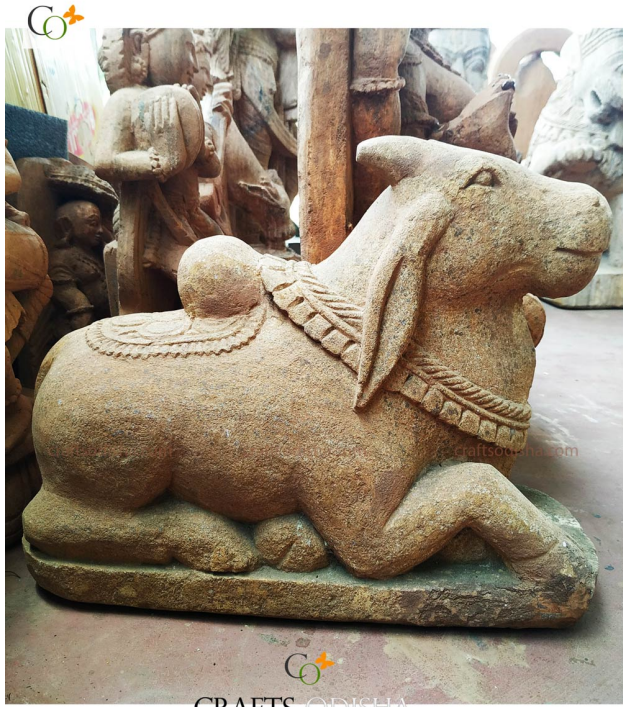

Sand Stone Sitting Bull Animal Statue for Temple and Garden

[Read More](#)

SKU: 01513

Price: Call for price

Stock: instock

Categories: [Garden Sculptures](#), [Statues & Sculptures](#)

Tags: [Animal Statue for Garden](#), [Animal Statue for Home](#), [garden decor](#), [Garden Stone Statue](#), [home décor](#), [Nandi Bull Statue](#), [Nandi Sculpture for Temple](#), [Nandi Statue for Puja](#), [Nandi Stone Idol](#), [Outdoor Stone Statue](#), [Shiv Bahan Nandi Idol](#), [Shiv Ji Nandi Statue](#), [Statue for Home](#), [Stone Bull Sculpture](#), [Stone Statue Manufacturer](#)