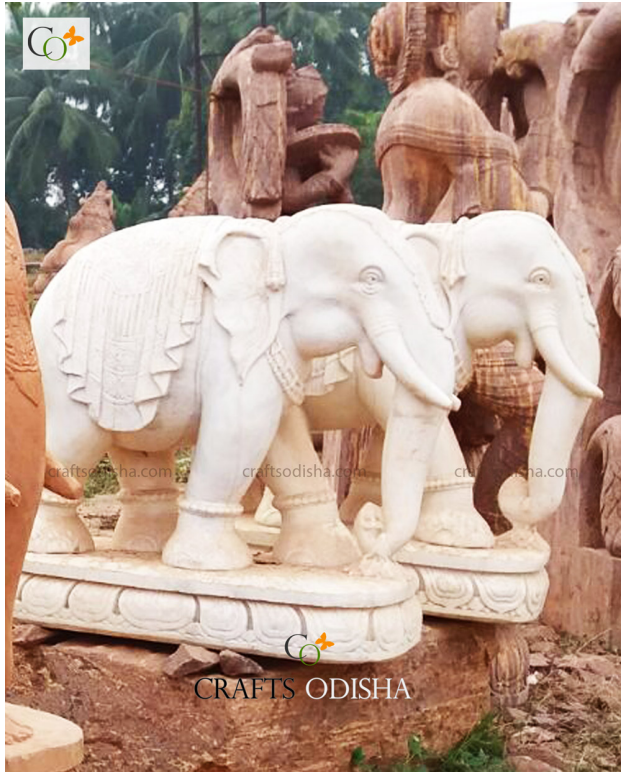

Marble Large Elephant Statue Set for Home Entrance

[Read More](#)

SKU: 01517

Price: ₹588,000.00 inc. GST

Stock: onbackorder

Categories: [Elephant Statue](#), [Animals & Birds Statues](#), [Garden Sculptures](#), [Hindu Statues](#), [Statues & Sculptures](#)

Tags: [Animal Statue for Garden](#), [Animal Statue for Home](#), [Elephant Idol](#), [Elephant Statue](#), [Elephant Statue for Home](#), [Elephant Statue for Outdoor Garden](#), [Elephant Statue Manufacturer](#), [garden decor](#), [Garden Stone Statue](#), [home décor](#), [Marble Statue Manufacturer](#), [Outdoor Stone Statue](#), [Pathar ki Haathi Murti](#), [Statue for Home](#), [Stone Statue for Temple](#), [Stone Statue Manufacturer](#), [Vastu Elephant Idol](#)

Product Description

The sublime white stone elephant pair of success is one of those gorgeous pieces of décor from the magnificent artisans of Odisha, that everyone will grasp of the chance for owing it. The large elephant statue which is made from marble is not only very tony but also serves importance in the context of Vaastu and Fengshui.

Material: Marble stone statue **Dimension(HWL):** 36 x 18 x 36 inch **Position:** Standing

Height: 3 ft **About the elegant statue:**

- The architectural design of the large elephant standing on the lotus pedestal will not only grab your attention for its mesmerizing look but also brings beauty and serenity into your life.
- The craft made on the white marble finish has something for everyone, who adores architecture.
- Elephant trunks have their own significance in their position. When the trunk is in the upward direction, it is considered good luck and fortune to the family. When the trunk is positioned downward direction, it represents the ability to solve challenges and longevity.