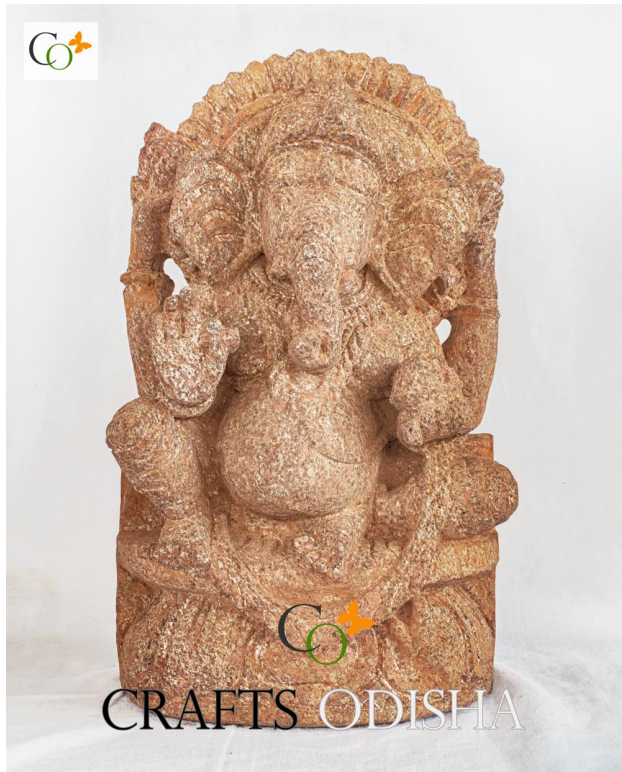

Natural Sand Stone 1 Feet Middle Trunk Sushumna Ganesha Murti

[Read More](#)

SKU: 01361

Price: ₹13,500.00 inc. GST

Stock: outofstock

Categories: [Ganesha Statues](#), [Hindu Statues](#)

Tags: [ganesha sculpture](#), [Ganesha Statue for Home](#), [Ganesha Statue Manufacture](#), [gifting](#), [gifting statue](#), [home décor](#), [Shushamna Ganesha Idol](#), [statue for home decor](#), [Stone Statue Manufacturer](#)

Product Description