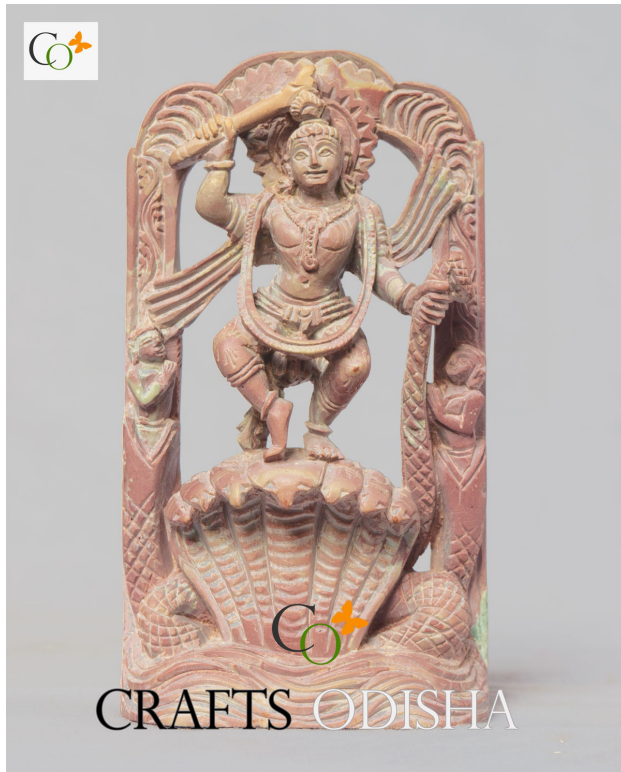

Kaliya Dalan Sri Krishna Statue in Pink Soapstone Statue 4 inch

[Read More](#)

SKU: 01369

Price: ₹5,000.00 inc. GST

Stock: onbackorder

Categories: [Krishna Statues](#), [Hindu Statues](#), [Statues & Sculptures](#)

Tags: [Kaliyadalan Krishna Statue](#), [Krishna Statue](#), [Krishna Stone Statue](#), [Statue for Car Dashboard](#), [statue for home decor](#), [statue for puja](#)

Product Description