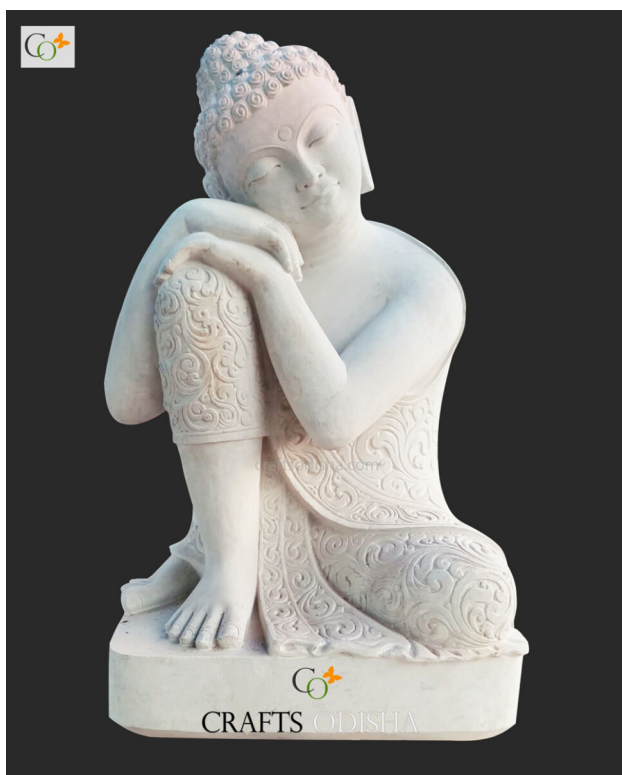

White Sandstone Peaceful Resting Garden Buddha Statue 2.5 ft

[Read More](#)

SKU: 01728

Price: ₹66,000.00 inc. GST

Stock: onbackorder

Categories: [Buddha Statues](#), [Garden Buddha Statue](#), [Sitting Buddha Statues](#), [Statues & Sculptures](#)

Tags: [Buddha Decor for Garden](#), [Buddha Garden Landscaping](#), [Buddha Garden Statue](#), [Buddha Home Decor Statues](#), [Buddha Statue for Home Decor](#), [Buddha Statue Online for Home and Garden](#), [Buddha Stone Sculpture](#), [White Sandstone Statue Manufacturer](#)

Product Description

What could be a better gift or a better option to bring home this buddha idol the symbol of peace and serenity! The white sandstone peaceful resting garden Buddha statue is available with CRAFTS ODISHA site to satisfy your every need for calmness.

Material: Off-white Sandstone statue **Dimension(HWL):** 30 x 18 x 10 inch **Height:** 2.5 ft

Description:

- It's an off-white sculpture, of Lord Buddha, resting on his knee sitting over a pedestal.
- The stone sculptures have given an off-white touch in a gentle way, which represents a journey of transition and stimulates feelings of reflection.
- A magnificent piece of a hand-crafted statue created by the efficient Craftmanship of Odisha sculptors.

Some suggestions for disposition of the home garden statue of Lord Buddha:

- A Garden, lawn, or park is a place where you can sit and observe a blossom, a branch, the shape of a rock, or the curves of circles in the sand for hours, so exhibit the sculpture there to unwind after a hard day's work.