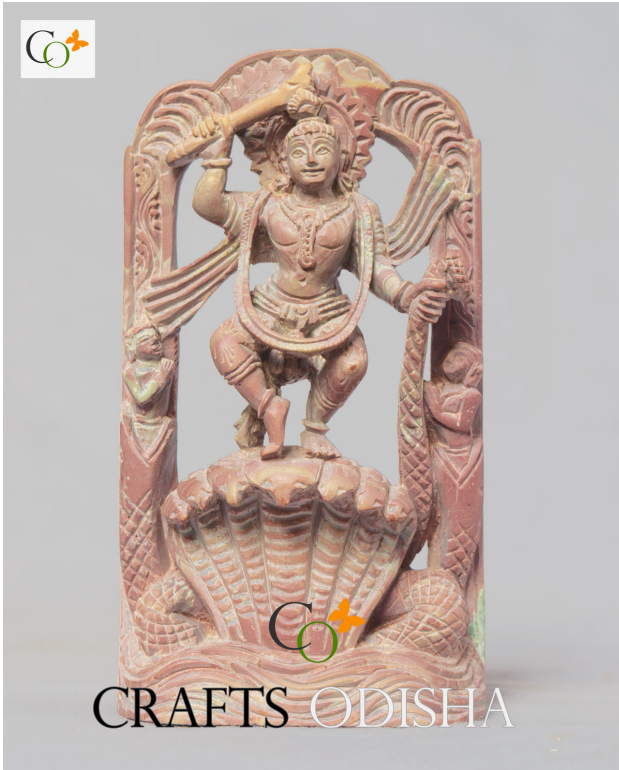

Product Description

Kaliya Dalan Sri Krishna Statue in Pink Soapstone Statue 4 inch

[Read More](#)

SKU: 01369

Price: ₹5,000.00 inc. GST

Stock: onbackorder

Categories: [Krishna Statues](#), [Hindu Statues](#), [Statues & Sculptures](#)